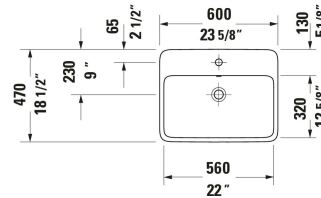

Qatego Vessel Sink # 2385600027

| < 23 5/8 " > |

Vessel Sink	Dimension	Weight	Order number
Includes faucet deck: Yes, Back side glazed: Yes, 23 5/8 "			
Colors			
00 White			
Variant			
● White High Gloss, Number of basins: 1 Middle, Number of faucet holes: 1 Middle, Overflow: Yes, Ground	23 5/8 "x6 1/8 "	36.376 lb	2385600027
Spare parts			
Sink Drain Suitable for washbasin with overflow, Ø 2 1/2 "	Ø 2 1/2 "	0.75 lb	005052
P-Trap Material: Brass, Outlet: horizontal, Suitable for Wall Mounted Sink	2 3/4 x 16 3/4 "	3.307 lb	005036

All drawings contain the necessary measurements which are subject to standard tolerances. They are stated in inch & mm and are non-binding. Exact measurements, in particular for customized installation scenarios, can only be taken from the finished ceramic piece.