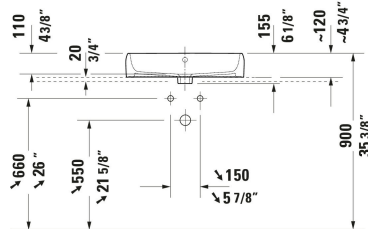

Qatego Vessel Sink # 2385600027

| < 23 5/8 " > |

Vessel Sink	Dimension	Weight	Order number
Includes faucet deck: Yes, Back side glazed: Yes, 23 5/8 "			
Colors			
00 White			
Variant			
● White High Gloss, Number of basins: 1 Middle, Number of faucet holes: 1 Middle, Overflow: Yes, Ground	23 5/8 "x6 1/8 "	36.376 lb	2385600027
Spare parts			
Sink Drain Suitable for washbasin with overflow, Ø 2 1/2 "	Ø 2 1/2 "	0.75 lb	005052
P-Trap Material: Brass, Outlet: horizontal, Suitable for Wall Mounted Sink	2 3/4 x 16 3/4 "	3.307 lb	005036

All drawings contain the necessary measurements which are subject to standard tolerances. They are stated in inch & mm and are non-binding. Exact measurements, in particular for customized installation scenarios, can only be taken from the finished ceramic piece.