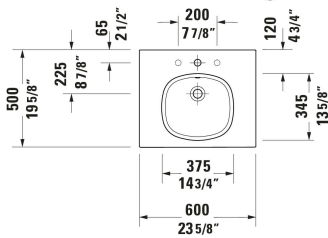

Aurena Wall Mounted Sink # 238760..00 / 238760..00 / 238760..00

|< 23 5/8 " >|

Wall Mounted Sink	Dimension	Weight	Order number
Rectangular, Number of basins: 1 Middle, Includes faucet deck: Yes, Number of faucet holes: 1 Middle, Overflow: Yes, Number of pre-marked faucet holes: 1, incl. push-open waste, Includes ceramic drain cover, Underside glazed, Back side glazed: No, 23 5/8 "			
Colors			
AA White HygieneGlaze Plus (an antibacterial ceramic glaze that provides almost indefinite effectiveness) AC White Satin Matt HygieneGlaze Plus (an antibacterial ceramic glaze that provides almost indefinite effectiveness) AF Black Matt HygieneGlaze Plus (an antibacterial ceramic glaze that provides almost indefinite effectiveness)			
Variant			
● ● White High Gloss	23 5/8 "x4 3/4 "	39.683 lb	238760..00
● ● White Satin Matte	23 5/8 "x4 3/4 "	39.683 lb	238760..00
● ● Black Matte	23 5/8 "x4 3/4 "	39.683 lb	238760..00
Spare parts			
Sink Drain Suitable for washbasin with overflow, Ø 2 1/2 "	Ø 2 1/2 "	0.75 lb	005052
Suitable products			
Console Number of storage surface: 1, Number of towel rails: 1, Pedestal color: Stainless Steel Brushed Aluminum, Adjustable height, 23 x 19 3/8 "	23 x 19 3/8 "		AU4580
Console Number of storage surface: 1, Number of towel rails: 1, Pedestal color: Stainless Steel Brushed Aluminum, Adjustable height, 23 x 19 3/8 "	23 x 19 3/8 "		AU4581

All drawings contain the necessary measurements which are subject to standard tolerances. They are stated in inch & mm and are non-binding. Exact measurements, in particular for customized installation scenarios, can only be taken from the finished ceramic piece.