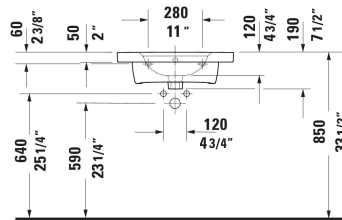

Aurena Wall Mounted Sink # 238760..00 / 238760..00 / 238760..00

|< 23 5/8 " >|

Wall Mounted Sink	Dimension	Weight	Order number
Rectangular, Number of basins: 1 Middle, Includes faucet deck: Yes, Number of faucet holes: 1 Middle, Overflow: Yes, Number of pre-marked faucet holes: 1, incl. push-open waste, Includes ceramic drain cover, Underside glazed, Back side glazed: No, 23 5/8 "			
Colors			
AA White HygieneGlaze Plus (an antibacterial ceramic glaze that provides almost indefinite effectiveness) AC White Satin Matt HygieneGlaze Plus (an antibacterial ceramic glaze that provides almost indefinite effectiveness) AF Black Matt HygieneGlaze Plus (an antibacterial ceramic glaze that provides almost indefinite effectiveness)			
Variant			
● ● White High Gloss	23 5/8 "x4 3/4 "	39.683 lb	238760..00
● ● White Satin Matte	23 5/8 "x4 3/4 "	39.683 lb	238760..00
● ● Black Matte	23 5/8 "x4 3/4 "	39.683 lb	238760..00
Spare parts			
Sink Drain Suitable for washbasin with overflow, Ø 2 1/2 "	Ø 2 1/2 "	0.75 lb	005052
Suitable products			
Console Number of storage surface: 1, Number of towel rails: 1, Pedestal color: Stainless Steel Brushed Aluminum, Adjustable height, 23 x 19 3/8 "	23 x 19 3/8 "		AU4580
Console Number of storage surface: 1, Number of towel rails: 1, Pedestal color: Stainless Steel Brushed Aluminum, Adjustable height, 23 x 19 3/8 "	23 x 19 3/8 "		AU4581

All drawings contain the necessary measurements which are subject to standard tolerances. They are stated in inch & mm and are non-binding. Exact measurements, in particular for customized installation scenarios, can only be taken from the finished ceramic piece.