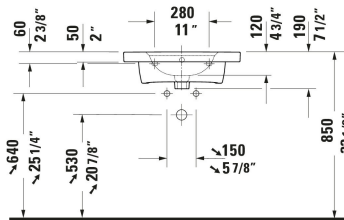

Aurena Wall Mounted Sink # 238760..00 / 238760..00 / 238760..00

|< 23 5/8 " >|

Wall Mounted Sink	Dimension	Weight	Order number
Rectangular, Number of basins: 1 Middle, Includes faucet deck: Yes, Number of faucet holes: 1 Middle, Overflow: Yes, Number of pre-marked faucet holes: 1, incl. push-open waste, Includes ceramic drain cover, Underside glazed, Back side glazed: No, 23 5/8 "			
Colors			
AA White HygieneGlaze Plus (an antibacterial ceramic glaze that provides almost indefinite effectiveness) AC White Satin Matt HygieneGlaze Plus (an antibacterial ceramic glaze that provides almost indefinite effectiveness) AF Black Matt HygieneGlaze Plus (an antibacterial ceramic glaze that provides almost indefinite effectiveness)			
Variant			
● ● White High Gloss	23 5/8 "x4 3/4 "	39.683 lb	238760..00
● ● White Satin Matte	23 5/8 "x4 3/4 "	39.683 lb	238760..00
● ● Black Matte	23 5/8 "x4 3/4 "	39.683 lb	238760..00
Spare parts			
Sink Drain Suitable for washbasin with overflow, Ø 2 1/2 "	Ø 2 1/2 "	0.75 lb	005052
Suitable products			
Console Number of storage surface: 1, Number of towel rails: 1, Pedestal color: Stainless Steel Brushed Aluminum, Adjustable height, 23 x 19 3/8 "	23 x 19 3/8 "		AU4580
Console Number of storage surface: 1, Number of towel rails: 1, Pedestal color: Stainless Steel Brushed Aluminum, Adjustable height, 23 x 19 3/8 "	23 x 19 3/8 "		AU4581

All drawings contain the necessary measurements which are subject to standard tolerances. They are stated in inch & mm and are non-binding. Exact measurements, in particular for customized installation scenarios, can only be taken from the finished ceramic piece.