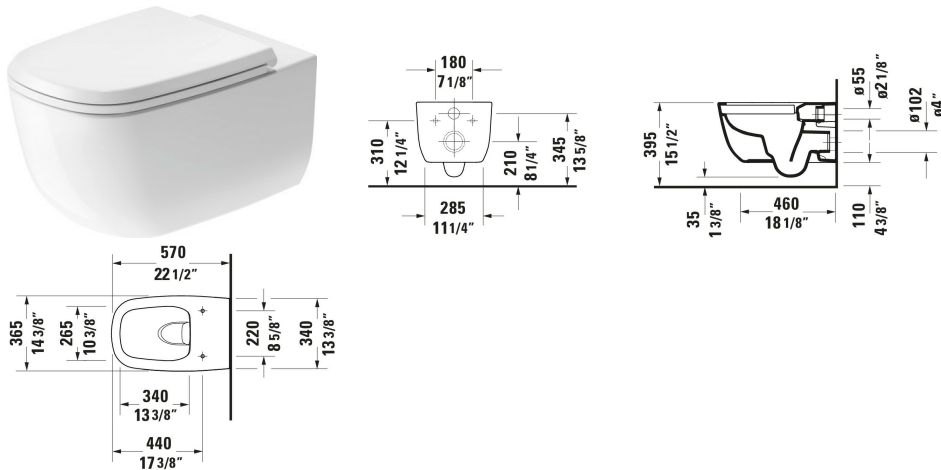

Aurena Wall Mounted Toilet HygieneFlush # 259809..92 / 259809..92 / 259809..92

| < 14 3/8 " > |

Wall Mounted Toilet HygieneFlush	Dimension	Weight	Order number
Flush water quantity: 1.2/0.8 gal, Washdown model, Flushing rim: Rimless, Flush system: washdown model, Outlet horizontal			
Colors			
AA White HygieneGlaze Plus (an antibacterial ceramic glaze that provides almost indefinite effectiveness) AC White Satin Matt HygieneGlaze Plus (an antibacterial ceramic glaze that provides almost indefinite effectiveness) AF Black Matt HygieneGlaze Plus (an antibacterial ceramic glaze that provides almost indefinite effectiveness)			
Variant			
White High Gloss, Flush water quantity: 1.28/0.8 gal	14 3/8 "x14 1/8 "	58.422 lb	259809..92
White Satin Matte	14 3/8 "x14 1/8 "	58.422 lb	259809..92
Black Matte	14 3/8 "x14 1/8 "	58.422 lb	259809..92

All drawings contain the necessary measurements which are subject to standard tolerances. They are stated in inch & mm and are non-binding. Exact measurements, in particular for customized installation scenarios, can only be taken from the finished ceramic piece.