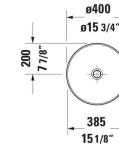

Sivida Vessel Sink # 266000..00 / 266000..00 / 266000..00 / 266000..00

| < Ø 15 3/4 " > |

Vessel Sink	Dimension	Weight	Order number
Round, Number of basins: 1 Middle, Overflow: No, 15 3/4 "			
Colors			
32 White Satin Matte FG #general.colourname_fg FH #general.colourname_fh FI #general.colourname_fi			
Variant			
White Satin Matte	15 3/4 "x4 1/8 "	12.125 lb	266000..00
Interior color Pale Green Matte, Exterior color White Satin Matte	15 3/4 "x4 1/8 "	12.125 lb	266000..00
Interior color White Satin Matte, Exterior color Pale Green Matte	15 3/4 "x4 1/8 "	12.125 lb	266000..00
Interior color White Satin Matte, Exterior color Dark grey Matte	15 3/4 "x4 1/8 "	12.125 lb	266000..00
Spare parts			
Sink Drain Sink, Diameter: 2 7/8 "	Ø 2 7/8 "	0.694 lb	005024

All drawings contain the necessary measurements which are subject to standard tolerances. They are stated in inch & mm and are non-binding. Exact measurements, in particular for customized installation scenarios, can only be taken from the finished ceramic piece.