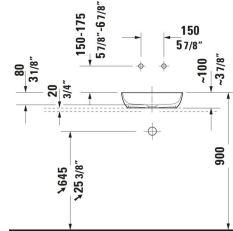

Sivida Vessel Sink # 266000..00 / 266000..00 / 266000..00 / 266000..00

| < Ø 15 3/4 " > |

Vessel Sink	Dimension	Weight	Order number
Round, Number of basins: 1 Middle, Overflow: No, 15 3/4 "			
Colors			
32 White Satin Matte FG #general.colourname_fg FH #general.colourname_fh FI #general.colourname_fi			
Variant			
White Satin Matte	15 3/4 "x4 1/8 "	12.125 lb	266000..00
Interior color Pale Green Matte, Exterior color White Satin Matte	15 3/4 "x4 1/8 "	12.125 lb	266000..00
Interior color White Satin Matte, Exterior color Pale Green Matte	15 3/4 "x4 1/8 "	12.125 lb	266000..00
Interior color White Satin Matte, Exterior color Dark grey Matte	15 3/4 "x4 1/8 "	12.125 lb	266000..00
Spare parts			
Sink Drain Sink, Diameter: 2 7/8 "	Ø 2 7/8 "	0.694 lb	005024

All drawings contain the necessary measurements which are subject to standard tolerances. They are stated in inch & mm and are non-binding. Exact measurements, in particular for customized installation scenarios, can only be taken from the finished ceramic piece.