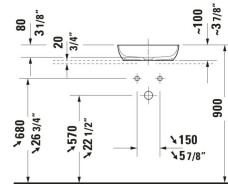

Sivida Vessel Sink # 266000..00 / 266000..00 / 266000..00 / 266000..00

| < Ø 15 3/4 " > |

Vessel Sink	Dimension	Weight	Order number
Round, Number of basins: 1 Middle, Overflow: No, 15 3/4 "			
Colors			
32 White Satin Matte FG #general.colourname_fg FH #general.colourname_fh FI #general.colourname_fi			
Variant			
White Satin Matte	15 3/4 "x4 1/8 "	12.125 lb	266000..00
Interior color Pale Green Matte, Exterior color White Satin Matte	15 3/4 "x4 1/8 "	12.125 lb	266000..00
Interior color White Satin Matte, Exterior color Pale Green Matte	15 3/4 "x4 1/8 "	12.125 lb	266000..00
Interior color White Satin Matte, Exterior color Dark grey Matte	15 3/4 "x4 1/8 "	12.125 lb	266000..00
Spare parts			
Sink Drain Sink, Diameter: 2 7/8 "	Ø 2 7/8 "	0.694 lb	005024

All drawings contain the necessary measurements which are subject to standard tolerances. They are stated in inch & mm and are non-binding. Exact measurements, in particular for customized installation scenarios, can only be taken from the finished ceramic piece.