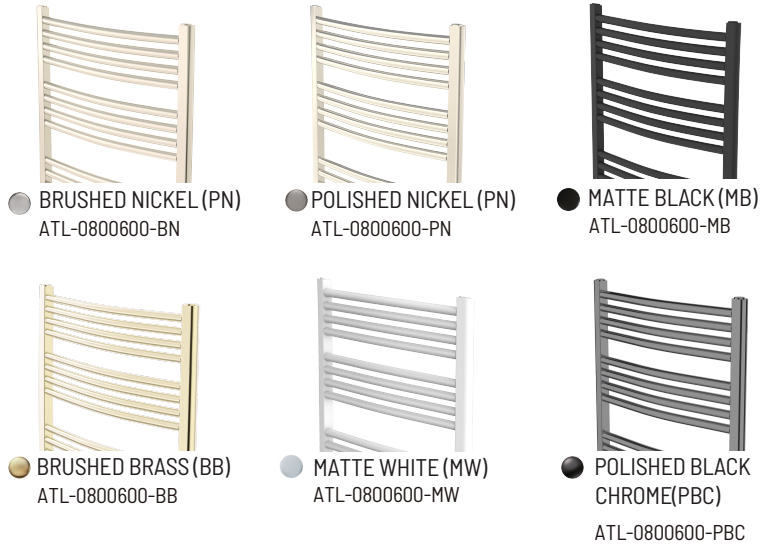

Towel Warmers

PRODUCT SPECIFICATION SHEET

ATLANTA SERIES TOWEL WARMER

Chauffe-serviettes
Calentador de toallas

STOCKED FINISHES

FEATURES

- Wall Mounted
- Hardwire Installation Kit
- Mounting Instruction
- All Electric and Oil Filled
- Cover Plates

Timers available separately (not included)

SIZES

800 x 600 mm
1200 x 600 mm

SEE PAGE 2 FOR SPECIFICATION DRAWINGS

Product Code	Finishes	Sizes (mm)		Sizes (Inches)		Output (Watts / BTU)	Element Size	Number of Bars
		Height	Width	Height	Width			
ATL-0800600	PC, BN, PN, BB, PBC	800	600	31.5	23.62	349 / 1191	150W	16
ATL-0800600	MB, MW	800	600	47.24	23.62	442 / 1507	300W	16
ATL-1200600	PC, BN, PN, BB, PBC	1200	600	47.24	23.62	523 / 1786	300W	24
ATL-1200600	MB, MW	1200	600	47.24	23.62	663 / 2261	400W	24