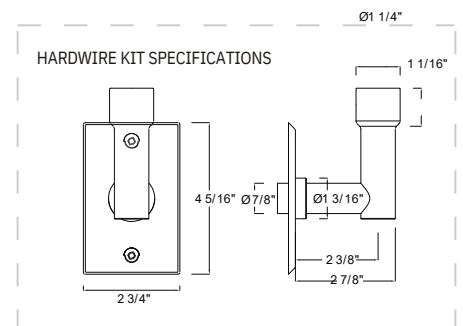

Timers available separately (not included)

SIZES

800 x 600 mm
1200 x 600 mm

SEE PAGE 2 FOR SPECIFICATION DRAWINGS

Product Code	Finishes	Sizes (mm)		Sizes (Inches)		Output (Watts / BTU)	Element Size	Number of Bars
		Height	Width	Height	Width			
ATL-0800600	PC, BN, PN, BB, PBC	800	600	31.5	23.62	349 / 1191	150W	16
ATL-0800600	MB, MW	800	600	47.24	23.62	442 / 1507	300W	16
ATL-1200600	PC, BN, PN, BB, PBC	1200	600	47.24	23.62	523 / 1786	300W	24
ATL-1200600	MB, MW	1200	600	47.24	23.62	663 / 2261	400W	24

Intertek

NOTE: Dimensions and specifications are subject to change without notice.

Towel Warmers

PRODUCT SPECIFICATION SHEET

ATLANTA SERIES TOWEL WARMER

Chauffe-serviettes
Calentador de toallas

Installation Diagram

1. Bracket
2. Wall screw
3. Washer
4. Wall plug
5. Spanner

Vernon Towel Warmer Hardwire Kit Round -PC
Code: VTW-HWK-RD-PC

TIMERS AVAILABLE

Visit vernontowelwarmers.com for details

Intertek

NOTE: Dimensions and specifications are subject to change without notice.