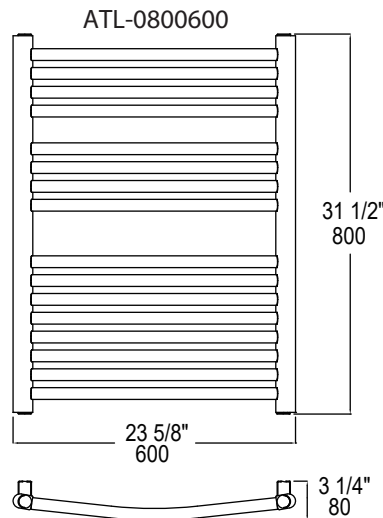

Timers available separately (not included)

SIZES

800 x 600 mm
1200 x 600 mm

SEE PAGE 2 FOR SPECIFICATION DRAWINGS

Product Code	Finishes	Sizes (mm)		Sizes (Inches)		Output (Watts / BTU)	Element Size	Number of Bars
		Height	Width	Height	Width			
ATL-0800600	PC, BN, PN, BB, PBC	800	600	31.5	23.62	349 / 1191	150W	16
ATL-0800600	MB, MW	800	600	47.24	23.62	442 / 1507	300W	16
ATL-1200600	PC, BN, PN, BB, PBC	1200	600	47.24	23.62	523 / 1786	300W	24
ATL-1200600	MB, MW	1200	600	47.24	23.62	663 / 2261	400W	24

Intertek

NOTE: Dimensions and specifications are subject to change without notice.

Towel Warmers

PRODUCT SPECIFICATION SHEET

ATLANTA SERIES TOWEL WARMER

Chauffe-serviettes
Calentador de toallas

Installation Diagram

1. Bracket
2. Wall screw
3. Washer
4. Wall plug
5. Spanner

Vernon Towel Warmer Hardwire Kit Round -PC
Code: VTW-HWK-RD-PC

TIMERS AVAILABLE

Visit vernontowelwarmers.com for details

Intertek

NOTE: Dimensions and specifications are subject to change without notice.