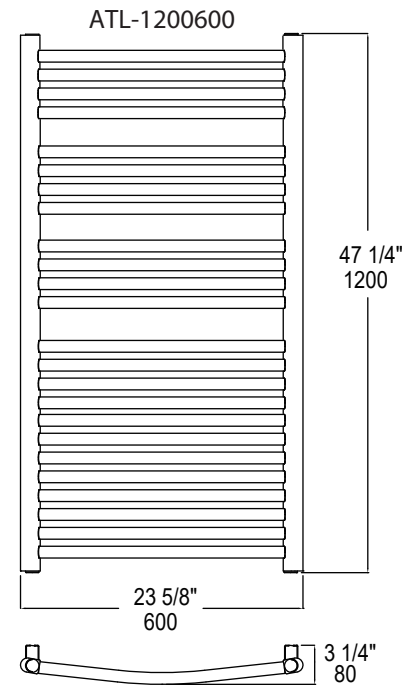

Timers available separately (not included)

SIZES

800 x 600 mm
1200 x 600 mm

SEE PAGE 2 FOR SPECIFICATION DRAWINGS

Product Code	Finishes	Sizes (mm)		Sizes (Inches)		Output (Watts / BTU)	Element Size	Number of Bars
		Height	Width	Height	Width			
ATL-0800600	PC, BN, PN, BB, PBC	800	600	31.5	23.62	349 / 1191	150W	16
ATL-0800600	MB, MW	800	600	47.24	23.62	442 / 1507	300W	16
ATL-1200600	PC, BN, PN, BB, PBC	1200	600	47.24	23.62	523 / 1786	300W	24
ATL-1200600	MB, MW	1200	600	47.24	23.62	663 / 2261	400W	24

Intertek

NOTE: Dimensions and specifications are subject to change without notice.

Towel Warmers

PRODUCT SPECIFICATION SHEET

ATLANTA SERIES TOWEL WARMER

Chauffe-serviettes
Calentador de toallas

Installation Diagram