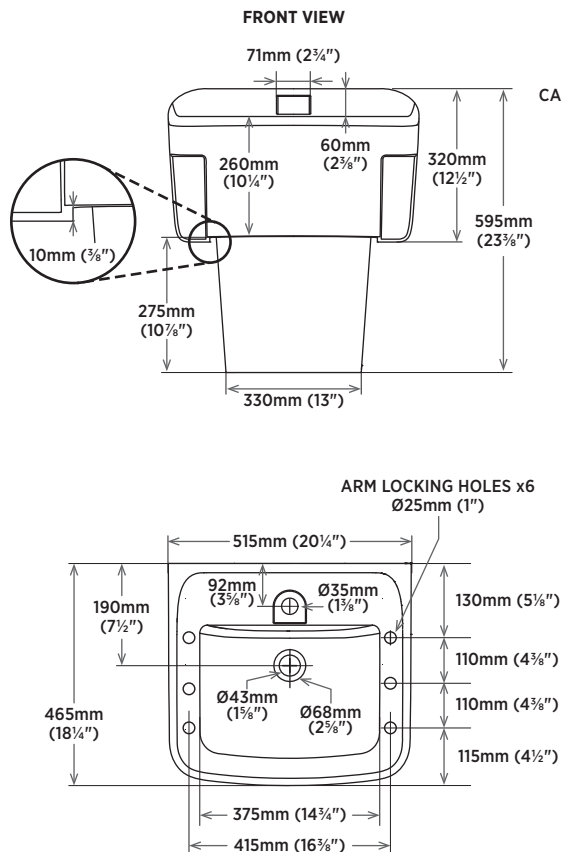

### SHIPPING

Cube 3.5  
GW 57 lbs

### DIMENSIONS

515mm W x 465mm D x 595mm H  
20¼" W x 18¼" D x 23⅜" H

### TO BE SPECIFIED

Colour:  
■ Soft White

**IMPORTANT:** Dimensions of fixtures are nominal and may vary within the range of tolerances established by ANSI standard A112.19.2. These measurements are subject to change or cancellation. No responsibility is assumed for use of superseded or voided pages.

NOTE: ▲ CSA Z8000 requires a sink installation height of 34".

**contrac**

CANADA 5970 CHEDWORTH WAY, UNIT B, MISSISSAUGA, ONTARIO, CANADA L5R 4G5 | CONTRAC.CA  
USA 6241 NORTHWIND PARKWAY, HOBART, INDIANA, USA 46342 | CONTRAC.US