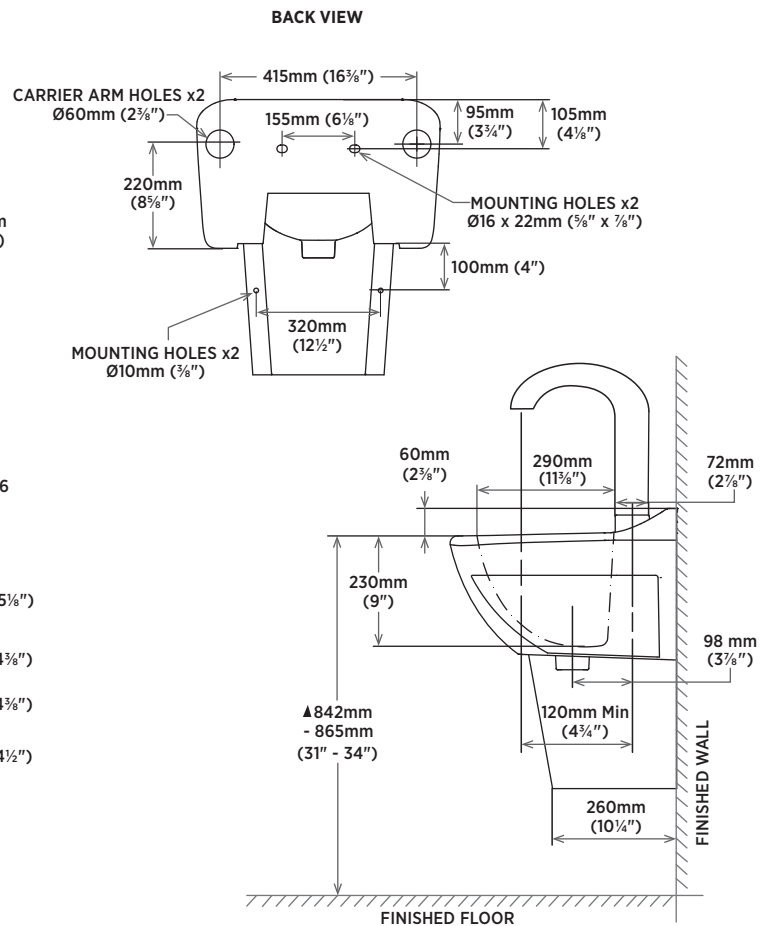

### SHIPPING

Cube 3.5  
GW 57 lbs

### DIMENSIONS

515mm W x 465mm D x 595mm H  
20¼" W x 18¼" D x 23⅜" H

### TO BE SPECIFIED

Colour:  
■ Soft White

**IMPORTANT:** Dimensions of fixtures are nominal and may vary within the range of tolerances established by ANSI standard A112.19.2. These measurements are subject to change or cancellation. No responsibility is assumed for use of superseded or voided pages.

NOTE: ▲ CSA Z8000 requires a sink installation height of 34".

**contrac**

CANADA 5970 CHEDWORTH WAY, UNIT B, MISSISSAUGA, ONTARIO, CANADA L5R 4G5 | CONTRAC.CA  
USA 6241 NORTHWIND PARKWAY, HOBART, INDIANA, USA 46342 | CONTRAC.US