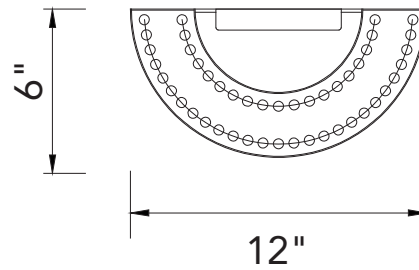

PROJECT: \_\_\_\_\_  
 FIXTURE TYPE: \_\_\_\_\_  
 LOCATION: \_\_\_\_\_  
 CONTACT/PHONE: \_\_\_\_\_

Item	1063W12-169	Shade Color	-----	Lumens	624
Collection	GENEVIEVE	Min Assembled Height	10"	Light Source	Integrated LED
Category	Wall Sconce	Max Assembled Height	10"	Bulb Info.	12W
Finish	Medallion Gold	Width	12"	Included	Yes
Glass	-----	Length	-----	Dimmable	Yes
Crystal	Clear	Extension Wall Mounts	6"	Colour Temp	3000K
Acrylic	-----	Input	120V AC,60HZ,AC	Weight	5.07 Lbs

Item	1063W24-169
Collection	GENEVIEVE
Category	Wall Sconce
Finish	Medallion Gold
Glass	-----
Crystal	Clear
Acrylic	-----

Shade Color	-----
Min Assembled Height	10"
Max Assembled Height	10"
Width	24"
Length	-----
Extension Wall Mounts	6"
Input	120V AC,60HZ,AC

PROJECT: \_\_\_\_\_  
 FIXTURE TYPE: \_\_\_\_\_  
 LOCATION: \_\_\_\_\_  
 CONTACT/PHONE: \_\_\_\_\_

Item	1063W32-169	Shade Color	-----	Lumens	1560
Collection	GENEVIEVE	Min Assembled Height	10"	Light Source	Integrated LED
Category	Wall Sconce	Max Assembled Height	10"	Bulb Info.	30W
Finish	Medallion Gold	Width	32"	Included	Yes
Glass	-----	Length	-----	Dimmable	Yes
Crystal	Clear	Extension Wall Mounts	6"	Colour Temp	3000K
Acrylic	-----	Input	120V AC,60HZ,AC	Weight	12.13 Lbs