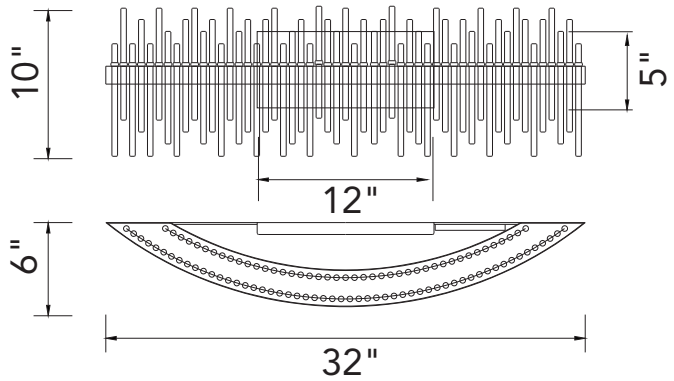

Item	1063W32-169	Shade Color	-----	Lumens	1560
Collection	GENEVIEVE	Min Assembled Height	10"	Light Source	Integrated LED
Category	Wall Sconce	Max Assembled Height	10"	Bulb Info.	30W
Finish	Medallion Gold	Width	32"	Included	Yes
Glass	-----	Length	-----	Dimmable	Yes
Crystal	Clear	Extension Wall Mounts	6"	Colour Temp	3000K
Acrylic	-----	Input	120V AC,60HZ,AC	Weight	12.13 Lbs

CWI Lighting
2775 Broadway
Buffalo, NY 14227
USA

CWI Lighting
140 Steelcase Rd. W.
Markham ON. L3R 3J9
Canada

Dallas Showroom
Showroom #: 4707
2100 N. Stemmons Frwy.
Dallas, TX 75207

Email: info@cwilighting.com
Toll: 1-877-564-6034
www.cwilighting.com