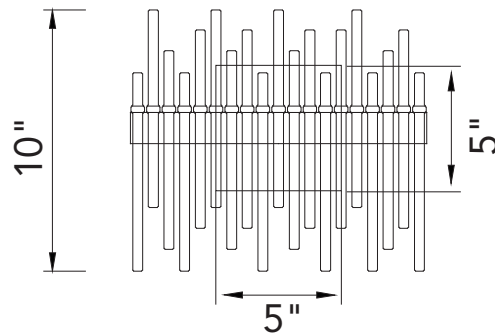

PROJECT: \_\_\_\_\_  
 FIXTURE TYPE: \_\_\_\_\_  
 LOCATION: \_\_\_\_\_  
 CONTACT/PHONE: \_\_\_\_\_

Item	1063W12-169	Shade Color	-----	Lumens	624
Collection	GENEVIEVE	Min Assembled Height	10"	Light Source	Integrated LED
Category	Wall Sconce	Max Assembled Height	10"	Bulb Info.	12W
Finish	Medallion Gold	Width	12"	Included	Yes
Glass	-----	Length	-----	Dimmable	Yes
Crystal	Clear	Extension Wall Mounts	6"	Colour Temp	3000K
Acrylic	-----	Input	120V AC,60HZ,AC	Weight	5.07 Lbs

Item	1063W24-169
Collection	GENEVIEVE
Category	Wall Sconce
Finish	Medallion Gold
Glass	-----
Crystal	Clear
Acrylic	-----

Shade Color	-----
Min Assembled Height	10"
Max Assembled Height	10"
Width	24"
Length	-----
Extension Wall Mounts	6"
Input	120V AC,60HZ,AC