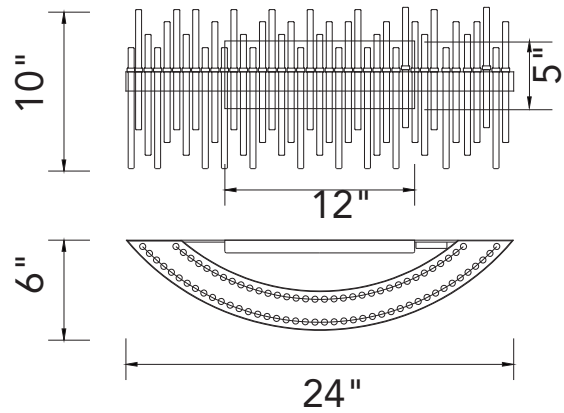

PROJECT: \_\_\_\_\_  
 FIXTURE TYPE: \_\_\_\_\_  
 LOCATION: \_\_\_\_\_  
 CONTACT/PHONE: \_\_\_\_\_

Item	1063W12-169	Shade Color	-----	Lumens	624
Collection	GENEVIEVE	Min Assembled Height	10"	Light Source	Integrated LED
Category	Wall Sconce	Max Assembled Height	10"	Bulb Info.	12W
Finish	Medallion Gold	Width	12"	Included	Yes
Glass	-----	Length	-----	Dimmable	Yes
Crystal	Clear	Extension Wall Mounts	6"	Colour Temp	3000K
Acrylic	-----	Input	120V AC,60HZ,AC	Weight	5.07 Lbs

Item	1063W24-169
Collection	GENEVIEVE
Category	Wall Sconce
Finish	Medallion Gold
Glass	-----
Crystal	Clear
Acrylic	-----

Shade Color	-----
Min Assembled Height	10"
Max Assembled Height	10"
Width	24"
Length	-----
Extension Wall Mounts	6"
Input	120V AC,60HZ,AC

PROJECT: \_\_\_\_\_  
 FIXTURE TYPE: \_\_\_\_\_  
 LOCATION: \_\_\_\_\_  
 CONTACT/PHONE: \_\_\_\_\_

Item	1063W32-169	Shade Color	-----	Lumens	1560
Collection	GENEVIEVE	Min Assembled Height	10"	Light Source	Integrated LED
Category	Wall Sconce	Max Assembled Height	10"	Bulb Info.	30W
Finish	Medallion Gold	Width	32"	Included	Yes
Glass	-----	Length	-----	Dimmable	Yes
Crystal	Clear	Extension Wall Mounts	6"	Colour Temp	3000K
Acrylic	-----	Input	120V AC,60HZ,AC	Weight	12.13 Lbs