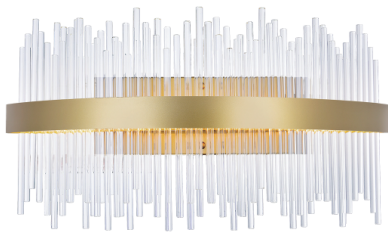

PROJECT: \_\_\_\_\_  
 FIXTURE TYPE: \_\_\_\_\_  
 LOCATION: \_\_\_\_\_  
 CONTACT/PHONE: \_\_\_\_\_

Item	1063W12-169	Shade Color	-----	Lumens	624
Collection	GENEVIEVE	Min Assembled Height	10"	Light Source	Integrated LED
Category	Wall Sconce	Max Assembled Height	10"	Bulb Info.	12W
Finish	Medallion Gold	Width	12"	Included	Yes
Glass	-----	Length	-----	Dimmable	Yes
Crystal	Clear	Extension Wall Mounts	6"	Colour Temp	3000K
Acrylic	-----	Input	120V AC,60HZ,AC	Weight	5.07 Lbs

Item	1063W24-169
Collection	GENEVIEVE
Category	Wall Sconce
Finish	Medallion Gold
Glass	-----
Crystal	Clear
Acrylic	-----

Shade Color	-----
Min Assembled Height	10"
Max Assembled Height	10"
Width	24"
Length	-----
Extension Wall Mounts	6"
Input	120V AC,60HZ,AC

PROJECT: \_\_\_\_\_  
 FIXTURE TYPE: \_\_\_\_\_  
 LOCATION: \_\_\_\_\_  
 CONTACT/PHONE: \_\_\_\_\_

Item	1063W32-169	Shade Color	-----	Lumens	1560
Collection	GENEVIEVE	Min Assembled Height	10"	Light Source	Integrated LED
Category	Wall Sconce	Max Assembled Height	10"	Bulb Info.	30W
Finish	Medallion Gold	Width	32"	Included	Yes
Glass	-----	Length	-----	Dimmable	Yes
Crystal	Clear	Extension Wall Mounts	6"	Colour Temp	3000K
Acrylic	-----	Input	120V AC,60HZ,AC	Weight	12.13 Lbs