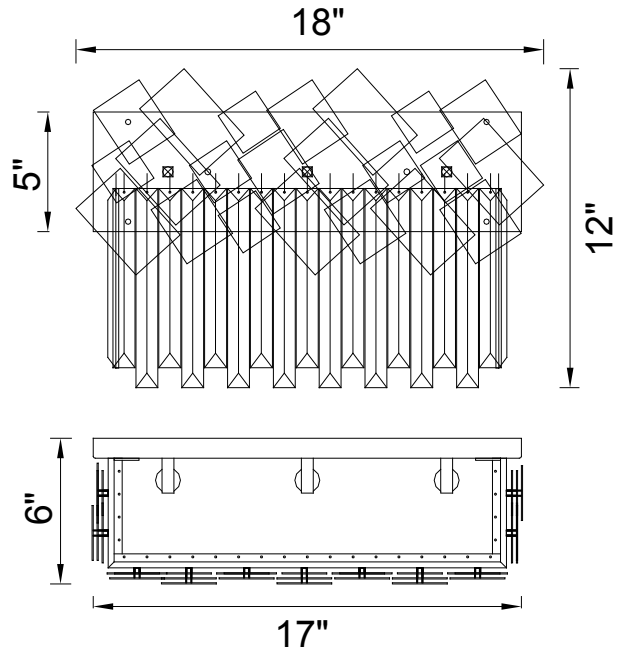

PROJECT: _____
 FIXTURE TYPE: _____
 LOCATION: _____
 CONTACT/PHONE: _____

Item	1100W18-3-169
Collection	PANACHE
Category	Wall Sconce
Finish	Medallion Gold
Glass	-----
Crystal	Clear
Acrylic	-----

Shade Color	-----
Min Assembled Height	12"
Max Assembled Height	12"
Width	18"
Length	-----
Extension Wall Mounts	6"
Input	120V AC,60HZ,AC

Lumens	-----
Light Source	E12
Bulb Info.	3x60W
Included	-----
Dimmable	Yes
Colour Temp	-----
Weight	9.48 Lbs

CWI Lighting
 2775 Broadway
 Buffalo, NY 14227
 USA

CWI Lighting
 140 Steelcase Rd. W.
 Markham ON. L3R 3J9
 Canada