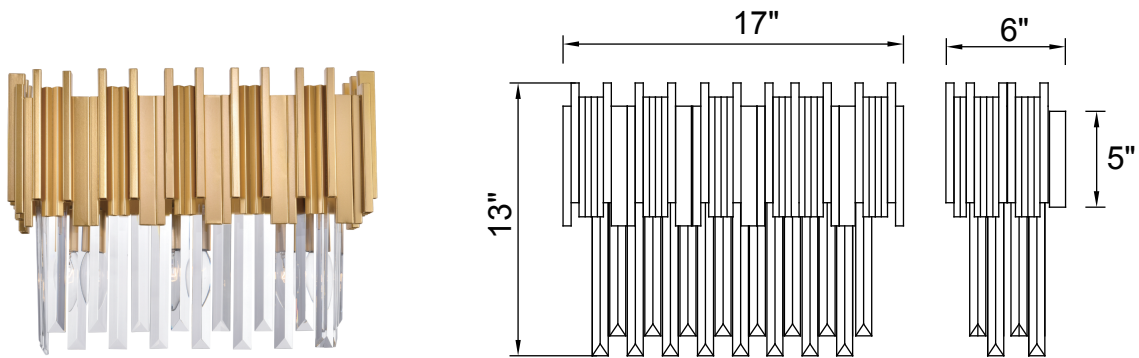

PROJECT: _____
 FIXTURE TYPE: _____
 LOCATION: _____
 CONTACT/PHONE: _____

Item	1112W17-3-169	Shade Color	-----	Lumens	-----
Collection	DECO	Min Assembled Height	13"	Light Source	E12
Category	Wall Sconce	Max Assembled Height	13"	Bulb Info.	3x60W
Finish	Medallion Gold	Width	17"	Included	-----
Glass	-----	Length	-----	Dimmable	Yes
Crystal	Clear	Extension Wall Mounts	6"	Colour Temp	-----
Acrylic	-----	Input	120V AC,60HZ,AC	Weight	11.02 Lbs