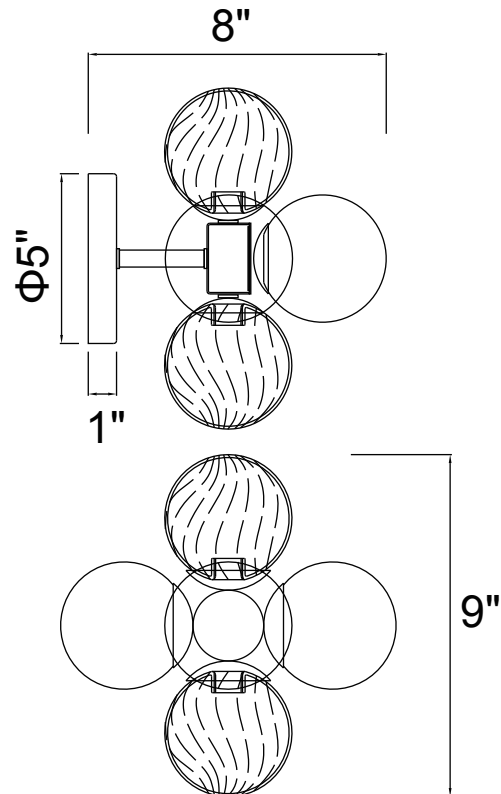

PROJECT: _____

FIXTURE TYPE: _____

LOCATION: _____

CONTACT/PHONE: _____

Item	1205W9-3-601	Shade Color	-----	Lumens	-----
Collection	PALLOCINO	Min Assembled Height	9"	Light Source	G9
Category	Wall Sconce	Max Assembled Height	9"	Bulb Info.	3x5W
Finish	Chrome	Width	9"	Included	-----
Glass	Clear & Smoke	Length	-----	Dimmable	Yes
Crystal	-----	Extension Wall Mounts	8"	Colour Temp	-----
Acrylic	-----	Input	120V AC,60HZ,AC	Weight	2.64 Lbs