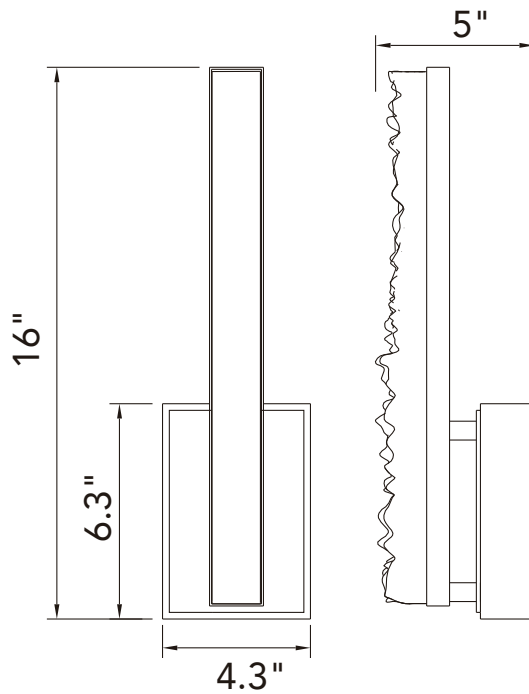

PROJECT: \_\_\_\_\_  
 FIXTURE TYPE: \_\_\_\_\_  
 LOCATION: \_\_\_\_\_  
 CONTACT/PHONE: \_\_\_\_\_

Item	1588W5-1-624
Collection	STAGGER
Category	Wall Sconce
Finish	Brass
Glass	-----
Crystal	Clear
Acrylic	-----

Shade Color	-----
Min Assembled Height	16"
Max Assembled Height	16"
Width	4.3"
Length	-----
Extension Wall Mounts	5"
Input	120V AC,60HZ,AC

Lumens	520
Light Source	Integrated LED
Bulb Info.	10W
Included	Yes
Dimmable	Yes
Colour Temp	3000
Weight	5.57 Lbs