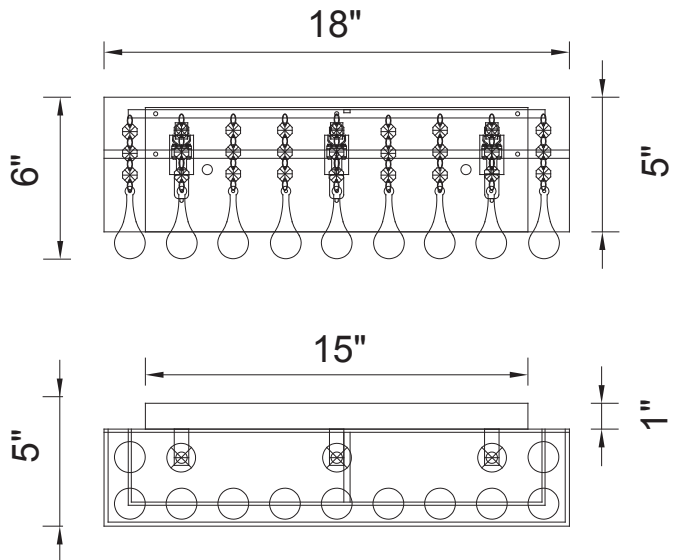

PROJECT: \_\_\_\_\_  
 FIXTURE TYPE: \_\_\_\_\_  
 LOCATION: \_\_\_\_\_  
 CONTACT/PHONE: \_\_\_\_\_

Item	5005W18C-RC (W)
Collection	WATER DROP
Category	Vanity Light
Finish	Chrome
Glass	-----
Crystal	Clear
Acrylic	-----

Shade Color	White
Min Assembled Height	6"
Max Assembled Height	6"
Width	18"
Length	-----
Extension Wall Mounts	4"
Input	120V AC,60HZ,AC

Lumens	-----
Light Source	G9
Bulb Info.	3x40W
Included	-----
Dimmable	Yes
Colour Temp	-----
Weight	5.4 Lbs