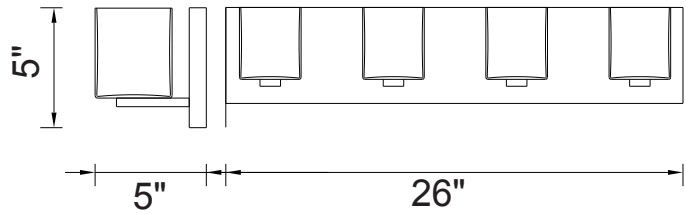

PROJECT: _____
 FIXTURE TYPE: _____
 LOCATION: _____
 CONTACT/PHONE: _____

Item	5442W26SN
Collection	CRISTINI
Category	Vanity Light
Finish	Satin Nickel
Glass	Off White
Crystal	-----
Acrylic	-----

Shade Color	White
Min Assembled Height	5"
Max Assembled Height	5"
Width	26"
Length	-----
Extension Wall Mounts	5"
Input	120V AC,60HZ,AC