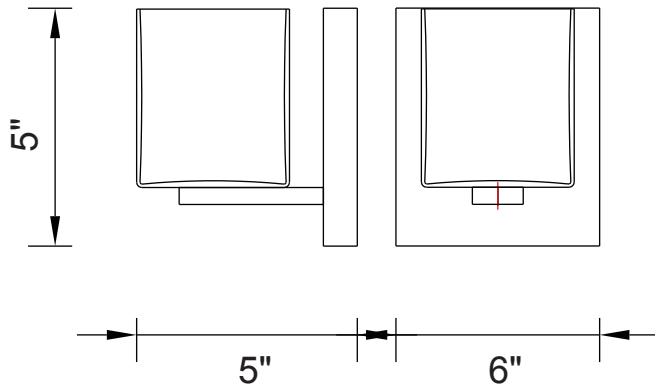

PROJECT: \_\_\_\_\_  
 FIXTURE TYPE: \_\_\_\_\_  
 LOCATION: \_\_\_\_\_  
 CONTACT/PHONE: \_\_\_\_\_

Item	5442W6SN
Collection	CRISTINI
Category	Vanity Light
Finish	Satin Nickel
Glass	Off White
Crystal	-----
Acrylic	-----

Shade Color	White
Min Assembled Height	5"
Max Assembled Height	5"
Width	6"
Length	-----
Extension Wall Mounts	5"
Input	120V AC,60HZ,AC

Lumens	-----
Light Source	G9
Bulb Info.	1x40W
Included	-----
Dimmable	Yes
Colour Temp	-----
Weight	1.76 Lbs