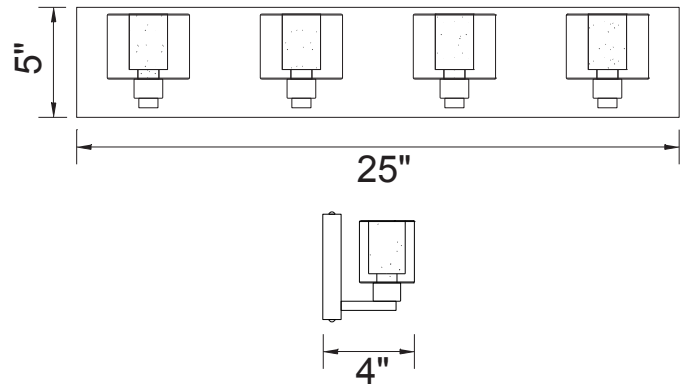

PROJECT: _____
 FIXTURE TYPE: _____
 LOCATION: _____
 CONTACT/PHONE: _____

Item	5540W25C-601
Collection	TINA
Category	Vanity Light
Finish	Chrome
Glass	Clear
Crystal	-----
Acrylic	-----

Shade Color	Clear
Min Assembled Height	5"
Max Assembled Height	5"
Width	25"
Length	-----
Extension Wall Mounts	4"
Input	120V AC,60HZ,AC

Lumens	-----
Light Source	G9
Bulb Info.	4x40W
Included	-----
Dimmable	Yes
Colour Temp	-----
Weight	7.7 Lbs

CWI Lighting
 2775 Broadway
 Buffalo, NY 14227
 USA

CWI Lighting
 140 Steelcase Rd. W.
 Markham ON. L3R 3J9
 Canada