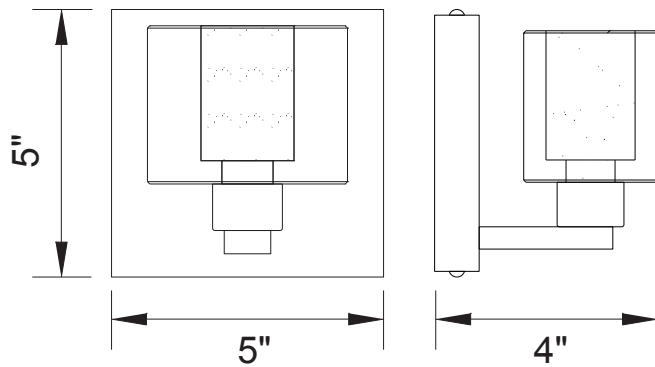

PROJECT: _____
 FIXTURE TYPE: _____
 LOCATION: _____
 CONTACT/PHONE: _____

| | |
|------------|--------------|
| Item | 5540W5C-601 |
| Collection | TINA |
| Category | Vanity Light |
| Finish | Chrome |
| Glass | Clear |
| Crystal | ----- |
| Acrylic | ----- |

| | |
|-----------------------|-----------------|
| Shade Color | Clear |
| Min Assembled Height | 5" |
| Max Assembled Height | 5" |
| Width | 5" |
| Length | ----- |
| Extension Wall Mounts | 4" |
| Input | 120V AC,60HZ,AC |