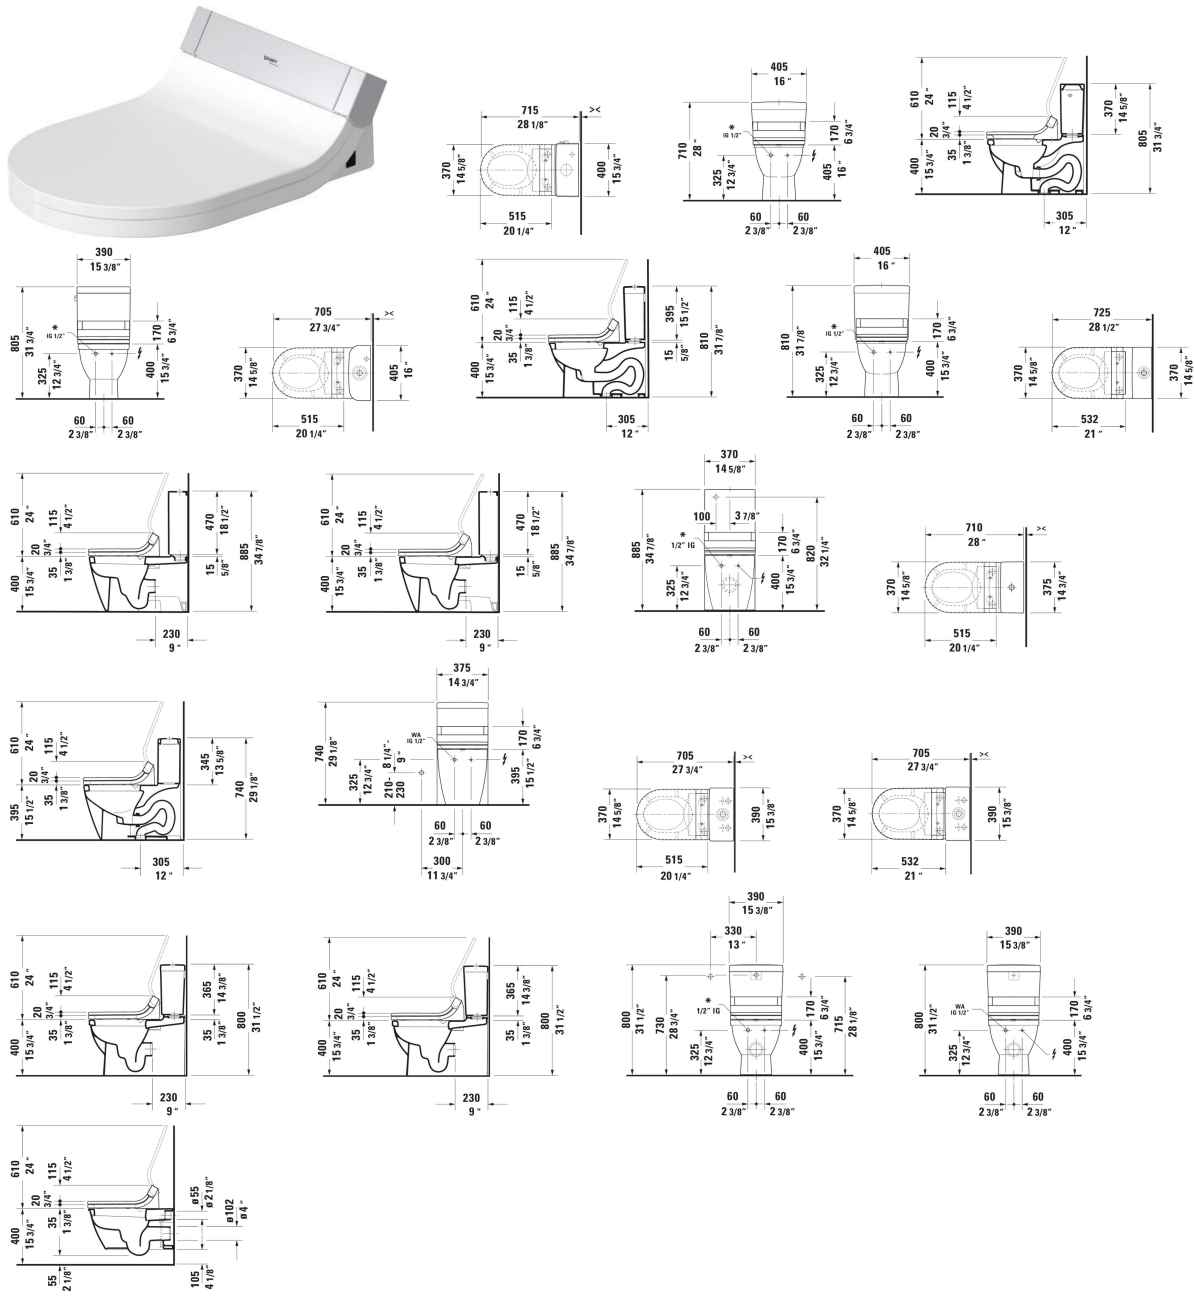

SensoWash® Starck Shower toilet seat # 610001001001300

| < 14 5/8 " > |

Shower toilet seat	Dimension	Weight	Order number
Number of warm air dryer options: 4 Steps, Water position adjustment: 5 Steps, Number of spray intensity options: 3 Steps, Number of spray temperature options: 4 Steps, Water position adjustment: 5 Steps, Rearwash, Frontwash, Pulsing shower spray: Oscillating, Number of user profiles: 2, Self-cleaning function, Decalcification function, Connection voltage: 220 - 240 V, Min. frequency: 50 Hz, Night light			