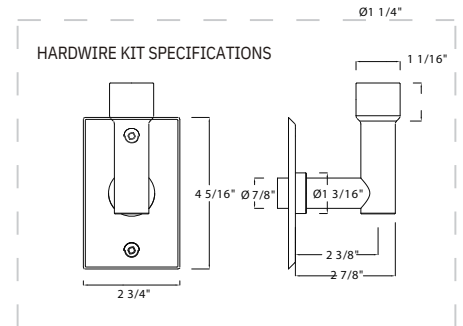

1. Solid fixing lug
2. Wall support core
3. Screw
4. Wall screw
5. Washer
6. Wall support
7. Grub screw
8. Wall plug

TIMERS AVAILABLE

Visit verrontowelwarmers.com for details

NOTE: Dimensions and specifications are subject to change without notice.