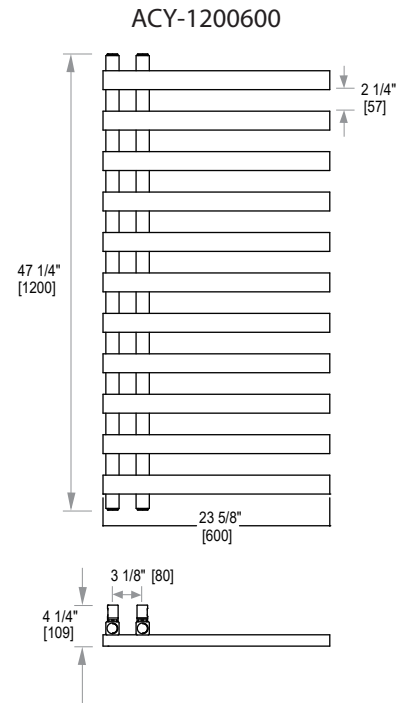

Towel Warmers

PRODUCT SPECIFICATION SHEET

ATLANTIC CITY SERIES TOWEL WARMER

Chauffe-serviettes
Calentador de toallas

Vernon Towel Warmer Hardwire Kit Round -PC
Code: VTW-HWK-RD-PC