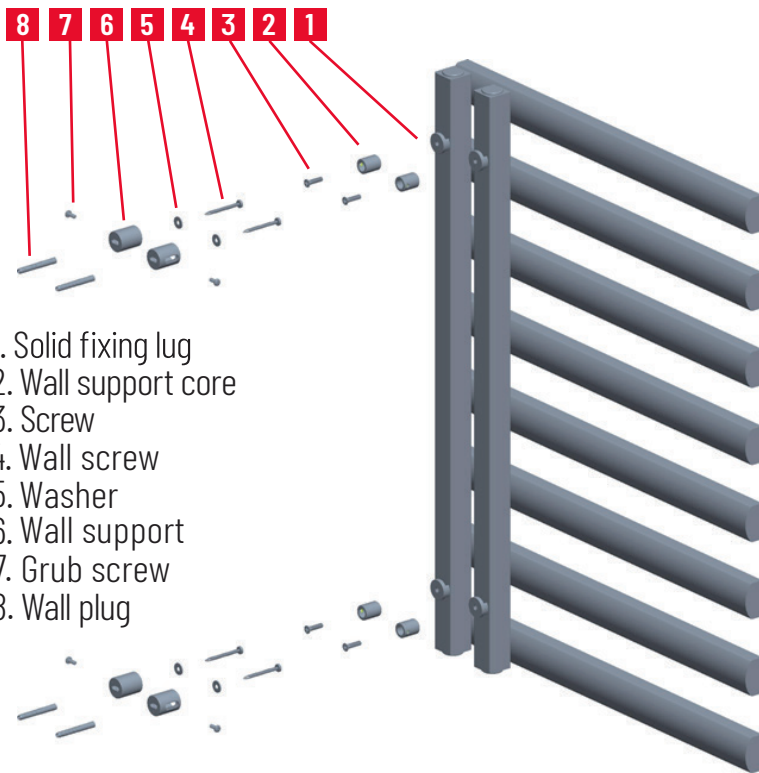

1. Solid fixing lug
2. Wall support core
3. Screw
4. Wall screw
5. Washer
6. Wall support
7. Grub screw
8. Wall plug

TIMERS AVAILABLE

Visit verrontowelwarmers.com for details

NOTE: Dimensions and specifications are subject to change without notice.