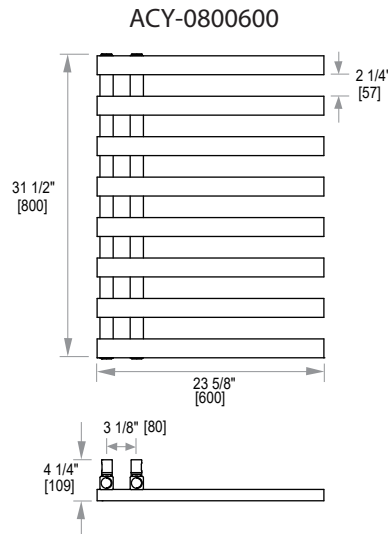

Towel Warmers

PRODUCT SPECIFICATION SHEET

ATLANTIC CITY SERIES TOWEL WARMER

Chauffe-serviettes
Calentador de toallas

Vernon Towel Warmer Hardwire Kit Round -PC
Code: VTW-HWK-RD-PC