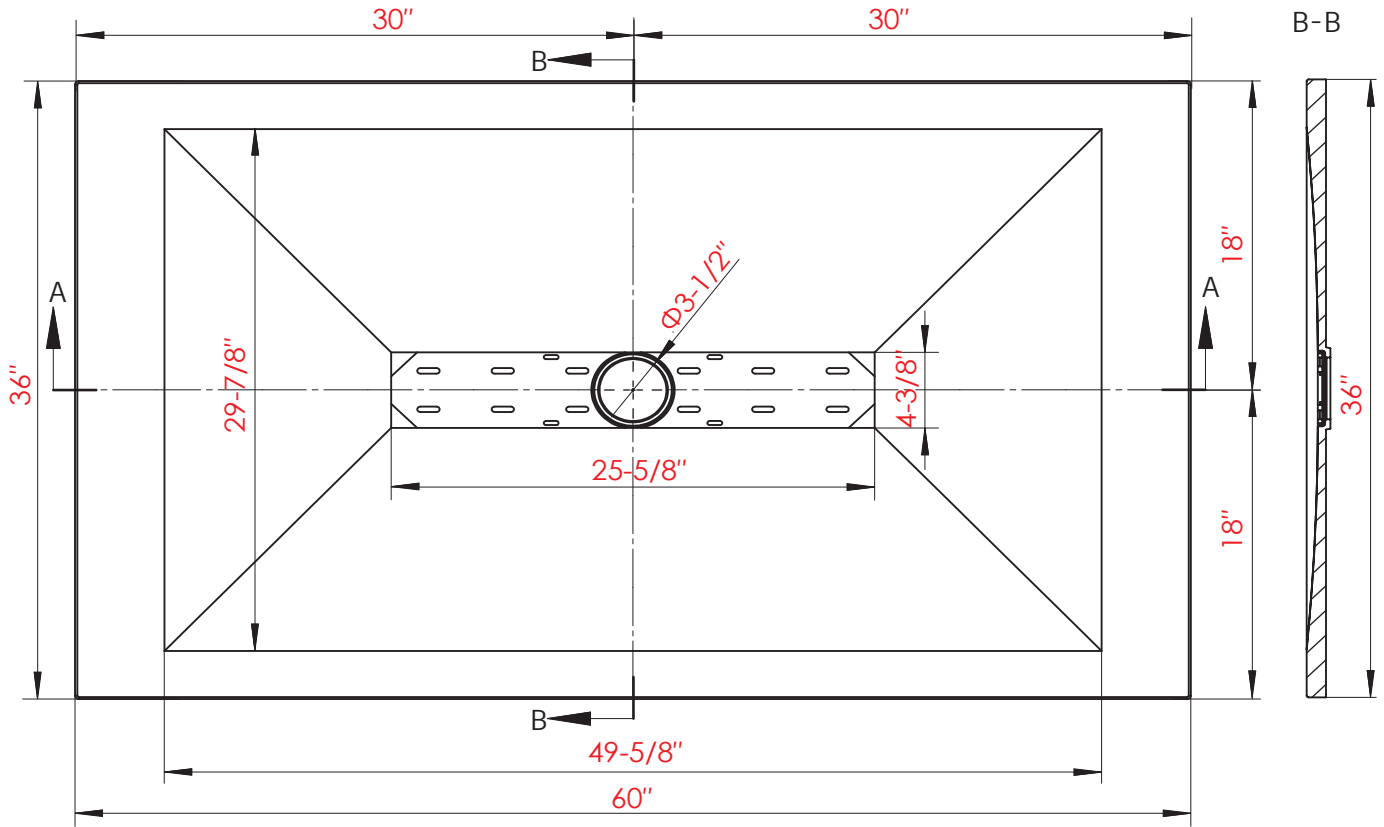

WOODBIDGE®

Solid Surface Shower Base

SCS-6036

I
1:2