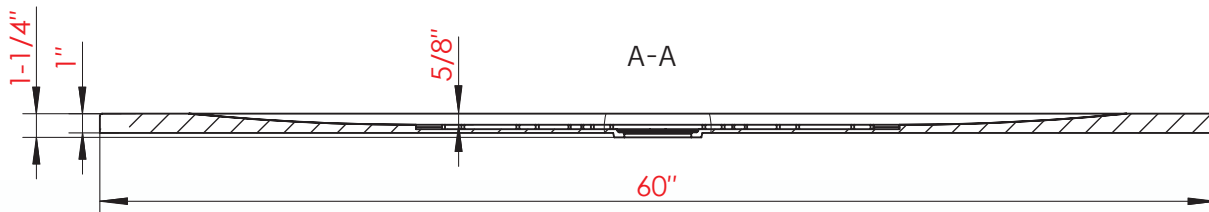

WOODBIDGE®

Solid Surface Shower Base

SCS-6036

I
1:2