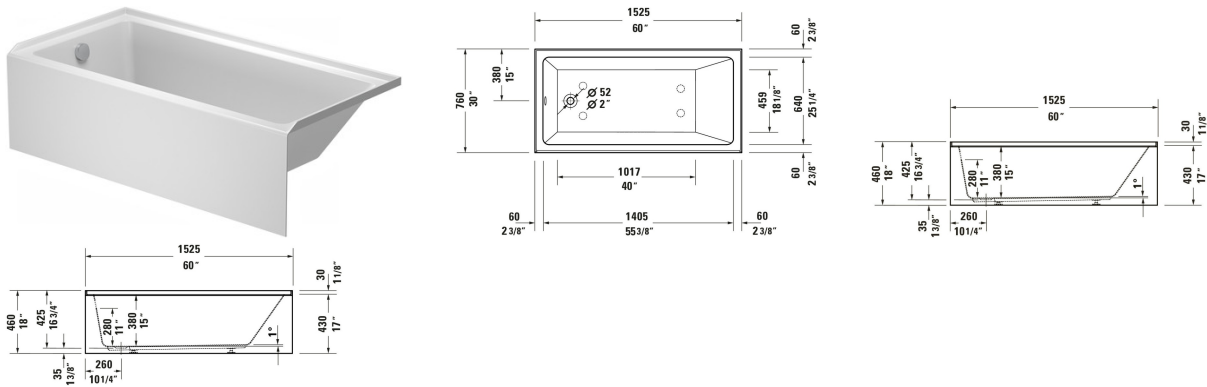

Duravit No.1 Bathtub # 70065200000090

| < 60 " > |

Bathtub	Dimension	Weight	Order number
Installation Type: Alcove, Integrated acrylic panel front, White, Material: Sanitary acrylic, Number of backrests: 1 Right, Includes support frame, Overflow: Yes, Drain orientation: Left, Overflow position: Foot end, Capacity gal: 48 gal, Internal Depth: 16 1/8 ", Height with Panel: 18 1/8 "			
Colors			
00 White			
Variant			
Seamless acrylic panel, ADA: Yes, cUPC listed: Yes	60 "x16 3/4 "	70.548 lb	70065200000090
Suitable products			
Waste and overflow Bowden cable length: 22 1/8 ", 28 3/4 x 3 1/2 "	28 3/4 x 3 1/2 "		792824
Waste and overflow Bowden cable length: 34 ", 25 5/8 x 3 1/2 "	25 5/8 x 3 1/2 "		792821
Waste and overflow ADA: Yes, 28 3/4 x 3 1/2 "	28 3/4 x 3 1/2 "		792828
Waste and overflow ADA: Yes, 28 3/4 x 3 1/2 "	28 3/4 x 3 1/2 "		792829
Waste and overflow Bowden cable length: 27 ", Diameter waste plug: 2 ", 15 3/4 x 3 1/8 "	15 3/4 x 3 1/8 "		791224
Mounting Bracket Mounting kit , 28 x 3 "	28 x 3 "		790160
Bolt Cap , 15 3/4 x 3 1/8 "	15 3/4 x 3 1/8 "		791225
shower tray foot Matches series Architec, 2 1/8 x 2 1/8 "	2 1/8 x 2 1/8 "		790164
Waste and overflow Bowden cable length: 25 7/8 ", Diameter waste plug: 2 ", 15 3/4 x 3 1/8 "	15 3/4 x 3 1/8 "		791255

All drawings contain the necessary measurements which are subject to standard tolerances. They are stated in inch & mm and are non-binding. Exact measurements, in particular for customized installation scenarios, can only be taken from the finished ceramic piece.