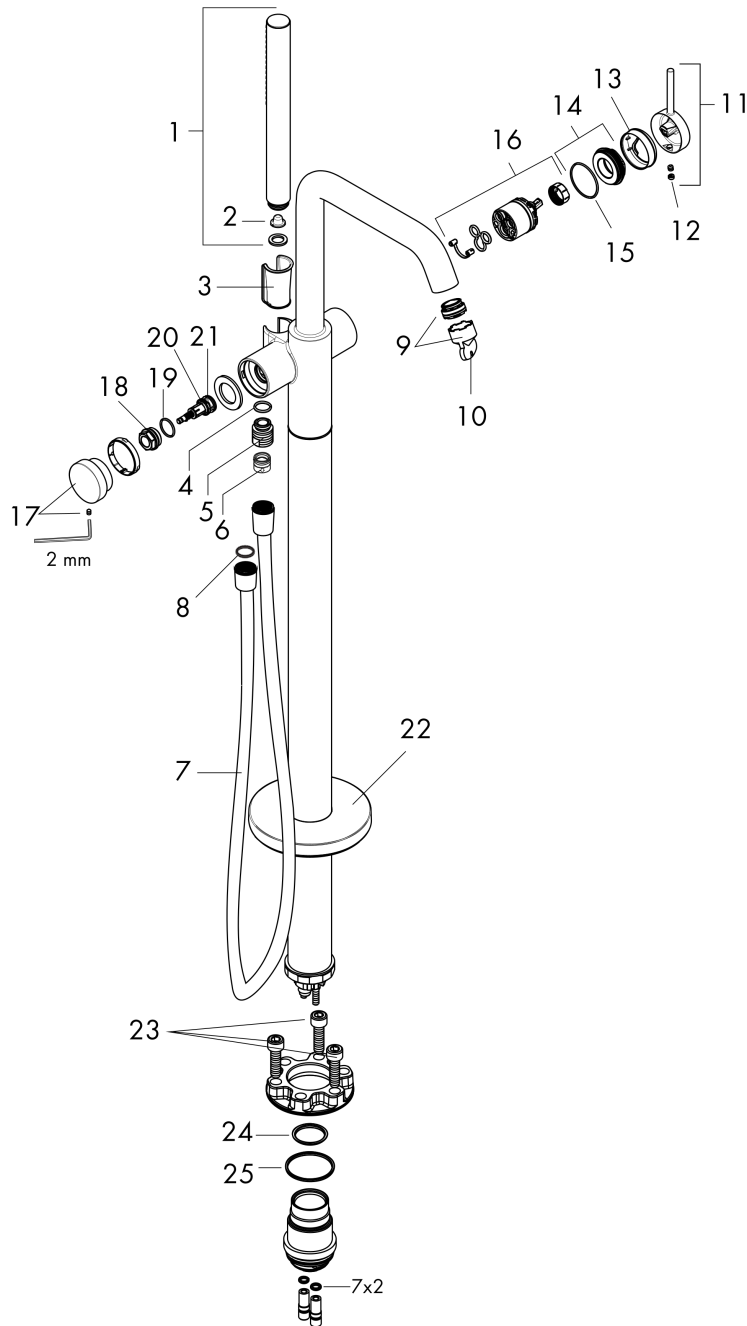

Tecturis S
Freestanding Tub Filler with 1.75 GPM Handshower
 Finish: **Chrome** Part no. : **73440001**

Exploded drawing

Year of production: >04/24

Tecturis S
Freestanding Tub Filler with 1.75 GPM Handshower
 Finish: **Chrome** Part no. : **73440001**

Spare parts list

Year of production: >04/24

Pos.	Description	Part no.	PC	PU
1	handshower	04486000	0	1
2	filter packing	94246000	0	1
3	guide	92858000	0	1
4	O-ring 14x2	98129000	0	1
5	connecting thread	95392000	0	1
6	non return valve	97980000	0	1
7	shower hose Isiflex'B 1,60 m	28276000	0	1
8	seal	98058000	0	1
9	aerator M24x1 (38 l/min)	93965000	0	1
10	housing	94809000	0	1
11	handle	87120000	0	1
12	screw cover	93735460	0	1
13	escutcheon	87121000	0	1
14	nut	93995000	0	1
15	O-ring 35x1,5	92114000	0	1
16	cartridge, assy	93895000	0	1
17	pushbutton	94369000	0	1
18	nut	94367000	0	1
19	O-ring 17x1,5	98137000	0	1
20	O-ring 12x1,5	98430000	0	1
21	O-ring 15x1,5	92118000	0	1
22	escutcheon	94038000	0	1
23	hexagon socket screw M10x35	97670000	0	1
24	O-ring 29x3	98371000	0	1
25	O-ring 44x2,5	98162000	0	1
a	extension set 60 mm	93882000	0	1
b	base body	10452181	0	1