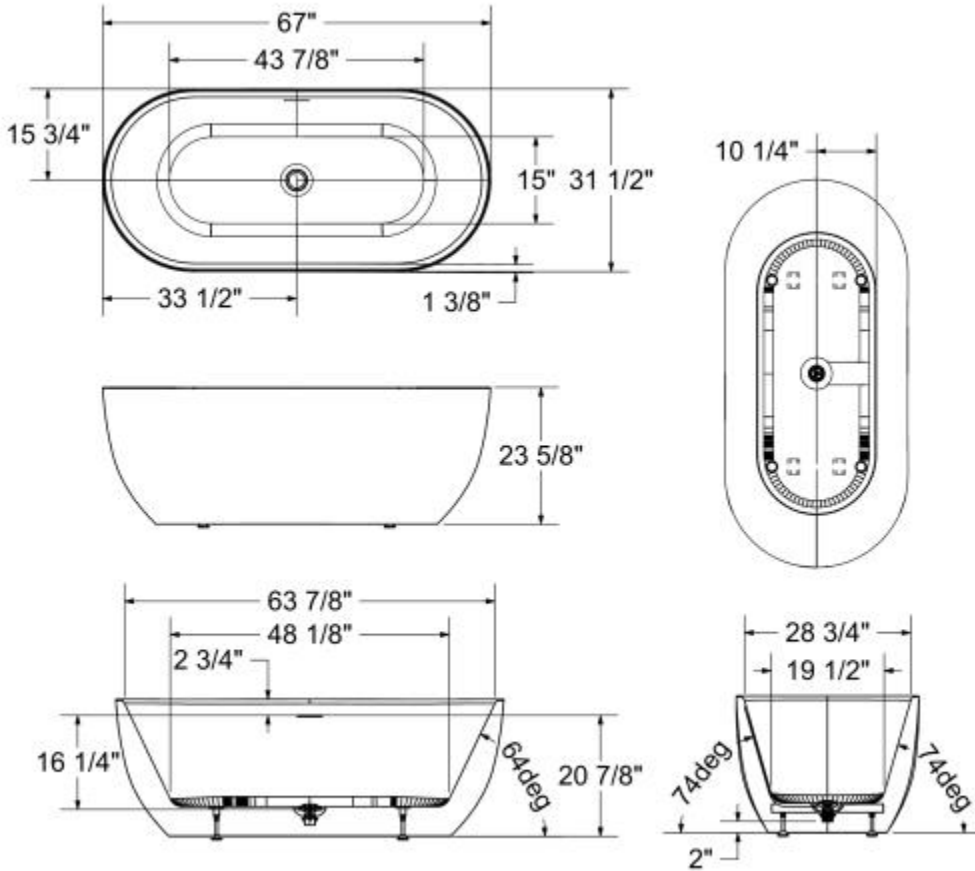

Tosca Matte 6732 Acrylic Freestanding Bathtub

Model number:

106879-000-240-000

Dimensions: 67" x 31.5" x 23.625"

Installation: FreeStanding

Material: Acrylic

Standard Features:

- Interior bathing well features a matching matte finish for an elegant seamless look.
- Seamless 1-piece bathtub with a symmetrical look
- Large bathing well with comfortable backrests and center drain
- Linear waste and overflow (pre-installed)
- Available in matte or glossy finish with white or black apron
- F2 Drain compatible

Tosca Matte 6732 Acrylic Freestanding Bathtub

Model number:

106879-000-240-000

Dimensions: 67" x 31.5" x 23.625"

Installation: FreeStanding

Material: Acrylic

Dimensions

67 x 31 1/2 x 23 3/4 In.
(1702 x 800 x 600 mm)

Water Capacity

73 gallons - 276 liters

Weight

101.2 lbs - 46 kg

Bathing Well

64 In. x 28 3/4 In.
(1622 mm x 730 mm)

Deep Sump Height

16.25 In. - 413 mm

Drain location:

Center

All dimensions are approximate. Structure measurements must be verified against the unit to ensure proper fit.

Project:

Contractor:

Representative:

Date:

Tel: