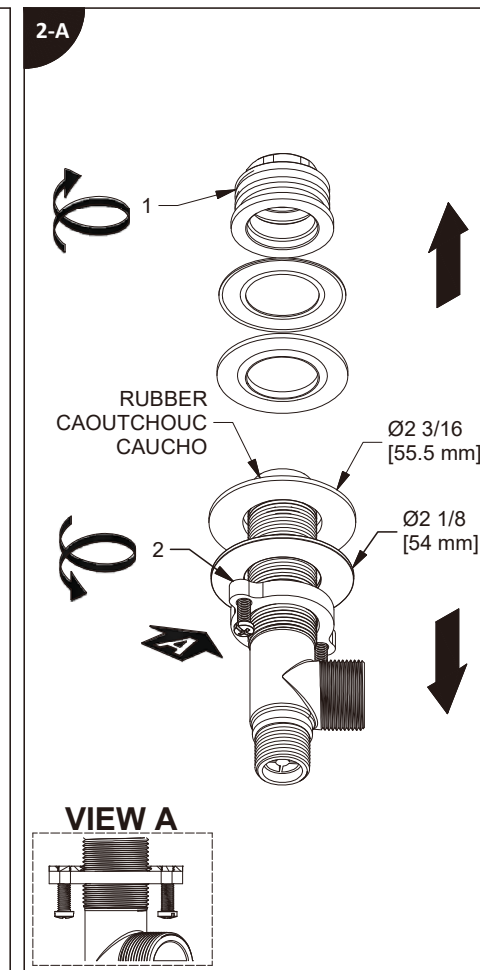

Riobel

Installation guide / Guide d'installation / Guía de instalación

Before beginning the installation:

Read all instructions.
Purge the water supply system before connecting it to the faucet.

Avant de commencer l'installation: