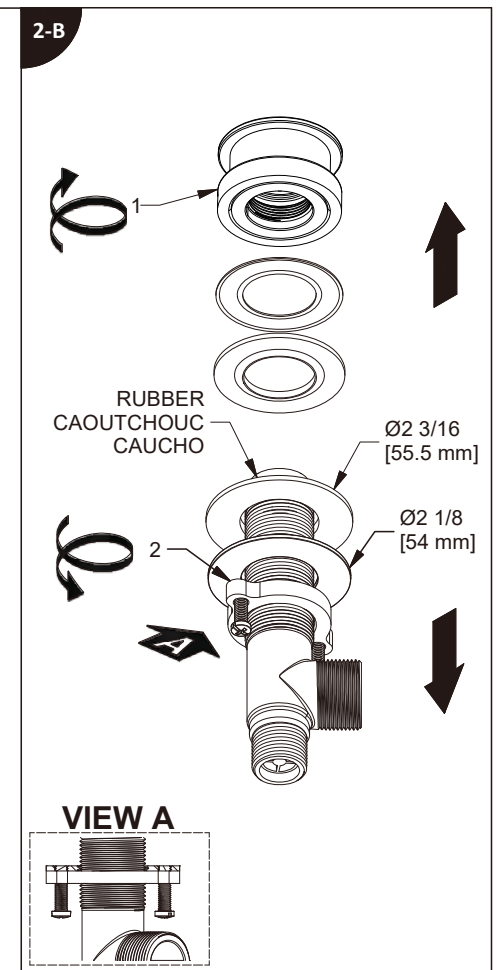

Riobel

Installation guide / Guide d'installation / Guía de instalación

Before beginning the installation:

Read all instructions.
Purge the water supply system before connecting it to the faucet.

Avant de commencer l'installation: