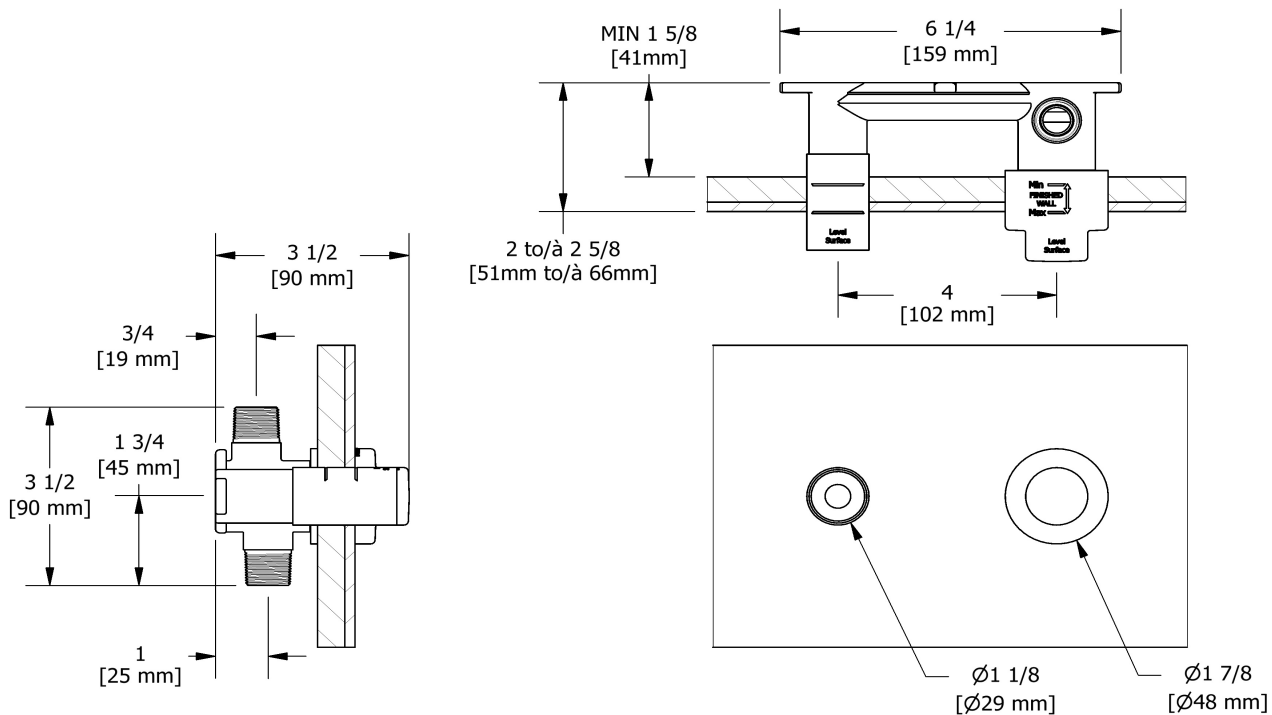

360° Wall-mount lavatory faucet
PB360

Specifications

Composition

- RH360 - Lavatory rough

Available flows

- 4.5 L/min, 1.2 gpm (US) 60psi *
- 1.9 L/min, 0.5 gpm (US) 60psi (**PB360-05**)

EPA certification applicable to the indicated model only

Lavatory rough
RH360

Specifications

Descriptions

- Rough only
- Test cap
- ½" inlet female NPT
- Can be installed 360°

Certifications

- CSA B125.1
- NSF/ANSI standard 61 and 372
- ASME A112.18.1

UPC®

Sizes, models and finishes may differ from those presented.