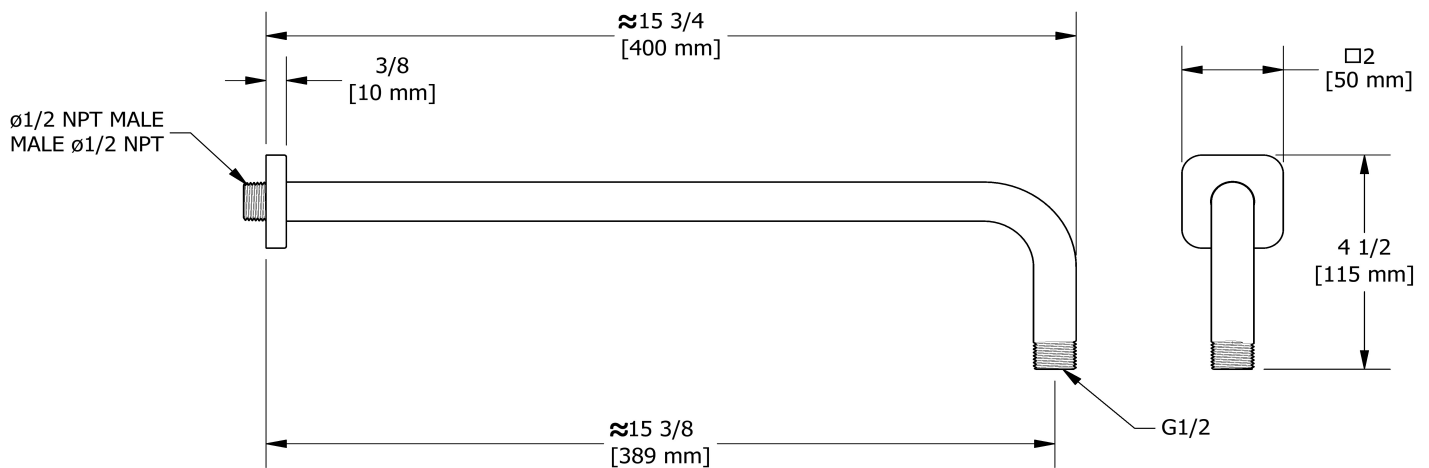

Sizes, models and finishes may differ from those presented.

Warranty

This **Riobel Inc.** product you have purchased carries a Limited Lifetime Warranty on the chrome, PVD finish, blacks and all working parts and is guaranteed from the initial purchase date against all manufacturing defects. All other finishes, including plastic components, are guaranteed for one year. All electric and/or electronic parts are covered by a 5-year limited warranty.

Customer Service

Ontario, West Canada : 888-287-5354 Quebec, Maritimes, United States : 866-473-8442