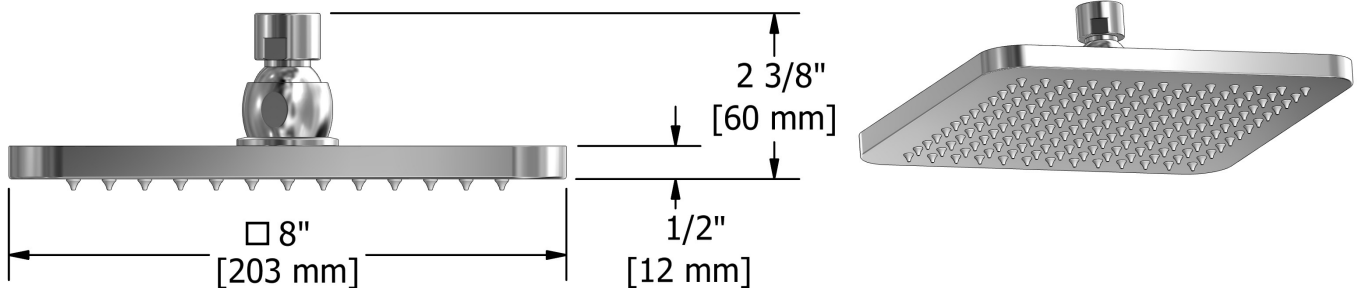

Sizes, models and finishes may differ from thoses presented.

Warranty

This **Riobel Inc.** product you have purchased carries a Limited Lifetime Warranty on the chrome, PVD finish, blacks and all working parts and is guaranteed from the initial purchase date against all manufacturing defects. All other finishes, including plastic components, are guaranteed for one year. All electric and/or electronic parts are covered by a 5-year limited warranty.

Customer Service

Ontario, West Canada : 888-287-5354 Quebec, Maritimes, United States : 866-473-8442