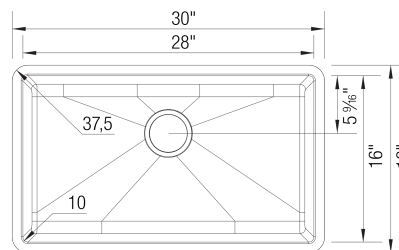

### Design and planning tips

- Min cabinet size: 33 in ( 838 mm )
- Rim thickness: 9 mm

#### Specifications:

3 ½" stainless steel strainer, Installation Instructions, Cut-out template, Limited Lifetime Warranty