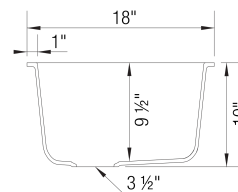

Warranty

Limited lifetime warranty on all sinks and faucets. One-year warranty on all accessories and soap dispensers.

Code/Standards Compliance

BLANCO sinks and faucets are third-party tested and certified to CSA, cUPC, ANSI/ASME, IAPMO and NSF standards and listed by applicable certification bodies. For more information on individual product listings, contact our office or listing organization.

Need support? Learn more by watching our sink & faucet How-to videos:

<https://www.blanco.com/ca-en/support/how-to-videos/how-to-videos-for-sinks/>

BLANCO Canada Inc
100 Corporation Drive
Brampton ON L6S 6B5

Tel & Fax

Tel: 905-494-2400 Toll free: 1-877-425-2626

Fax: 905-494-2425 Toll free: 1-877-825-2626

While BLANCO strives to provide accurate information, all images and dimensions in this document are intended for reference only and are subject to change at any time without notice. This document is not intended for use as an installation guide. For technical installation details, refer to installation instructions provided with the product. BLANCO assumes no responsibility for the use of superseded or voided specifications.