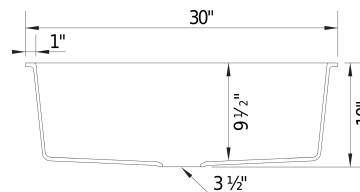

### Design and planning tips

- Min cabinet size: 33 in ( 838 mm )
- Rim thickness: 9 mm

#### Specifications:

3 ½" stainless steel strainer, Installation Instructions, Cut-out template, Limited Lifetime Warranty