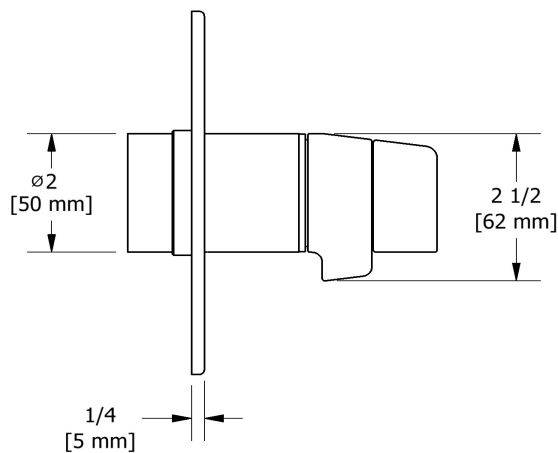

Specifications

Composition

- TPB45C - 3-way Type T/P coaxial valve trim
- R45 - 3-way Type T/P coaxial valve rough
- 4839C - Hand shower rail
- 406C - Rain and cascade shower head
- 710C - Elbow supply

Certifications

Customer Service

Ontario, West Canada : 888-287-5354 Quebec, Maritimes, United States : 866-473-8442

2020.11.06

3-way Type T/P coaxial valve trim
TPB45

Specifications

Descriptions

- 6 positions (OFF, 1, 1 and 2, 2, 2 and 3, 3) share
- R45, R45-SPEX or R45-EX rough required to complete
- Thermostatic/pressure balance coaxial cartridge with check valves
- Trim only