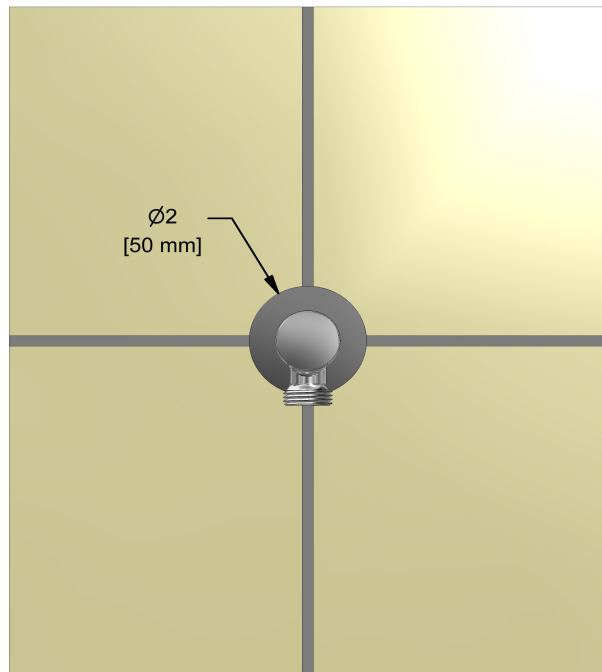

Sizes, models and finishes may differ from those presented.

Warranty

This **Riobel Inc.** product you have purchased carries a Limited Lifetime Warranty on the chrome, PVD finish, blacks and all working parts and is guaranteed from the initial purchase date against all manufacturing defects. All other finishes, including plastic components, are guaranteed for one year. All electric and/or electronic parts are covered by a 5-year limited warranty.

Customer Service

Ontario, West Canada : 888-287-5354 Quebec, Maritimes, United States : 866-473-8442