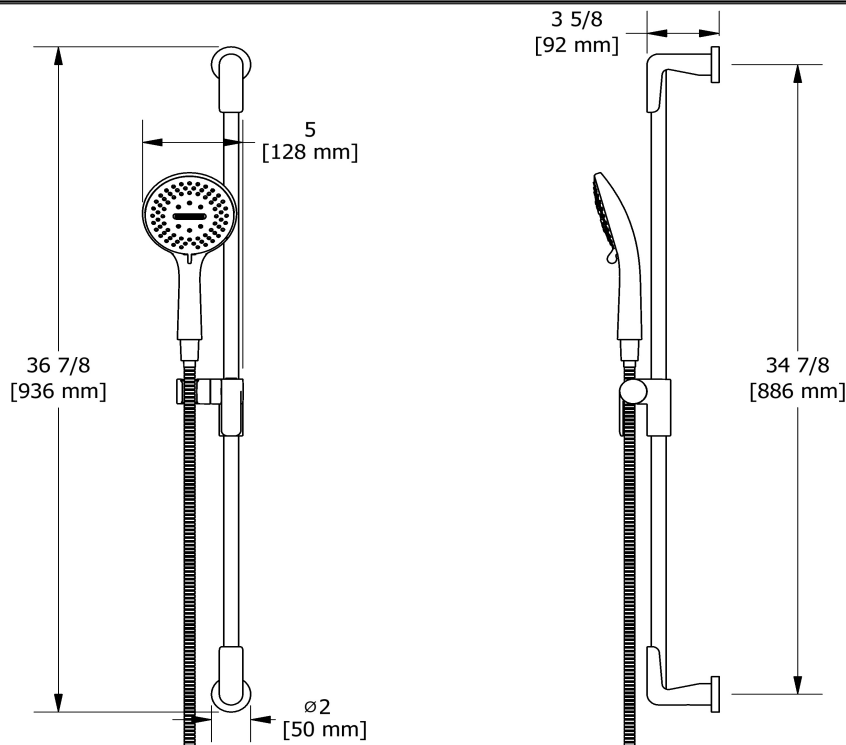

Service à la clientèle

Ontario, Ouest Canadien : 888-287-5354 Québec, Maritimes, États-Unis : 866-473-8442

Coude de raccordement
710

Spécifications

Descriptions

- Entrée d'eau 1/2" femelle NPT
- Ajustable en profondeur
- Sortie d'eau 1/2" mâle

Customer Service

Ontario, West Canada : 888-287-5354 Quebec, Maritimes, United States : 866-473-8442

3-way Type T/P coaxial valve rough
R45

Specifications

Descriptions

- TXX45XX or TXX47XX trim required to complete
- ½" inlet male NPT or sweat
- Service valves
- Rough only
- Three ½" outlets male NPT or sweat
- Test cap

Customer Service

Ontario, West Canada : 888-287-5354 Quebec, Maritimes, United States : 866-473-8442

Hand shower rail
4839

Specifications

Descriptions

- Easy-Glide left cursor
- 150 cm (59") double interlock flexible hose, swivel and 2 check valves
- Scale-free
- 4375, 3-het hand shower

Customer Service

Ontario, West Canada : 888-287-5354 Quebec, Maritimes, United States : 866-473-8442

Rain and cascade shower head

406

Specifications

Descriptions

- Scale-free
- Rain and cascade
- Two 1/2" inlets female NPT
- Special rough included
- Must be ordered at the same time as the valve rough