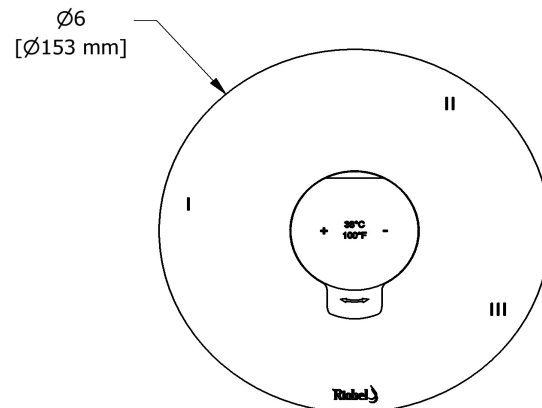

Customer Service

Ontario, West Canada : 888-287-5354 Quebec, Maritimes, United States : 866-473-8442

2020.11.06

3-way Type T/P coaxial valve trim
TPB45

Specifications

Descriptions

- 6 positions (OFF, 1, 1 and 2, 2, 2 and 3, 3) share
- R45, R45-SPEX or R45-EX rough required to complete
- Thermostatic/pressure balance coaxial cartridge with check valves
- Trim only