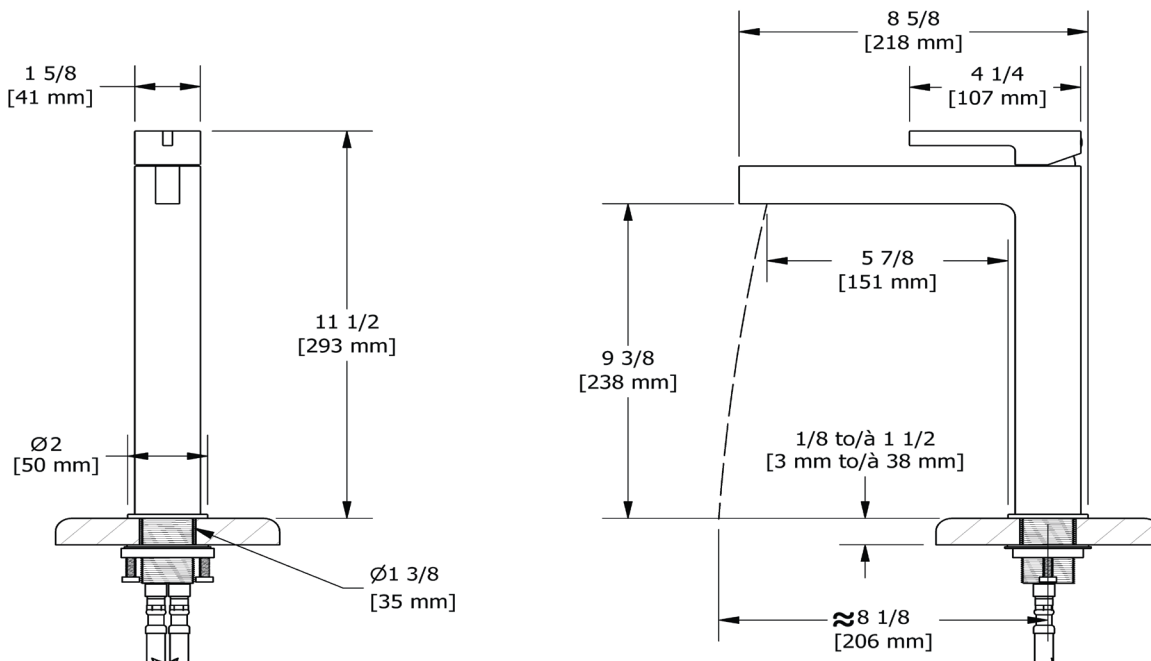

For warranty or additional information, contact:

U.S.A.
houseofrohl.com/support
1-800-777-9762

QUEBEC / MARITIMES / WESTERN CANADA
QUÉBEC / MARITIMES / OUEST CANADIEN
QUEBEC / MARITIMOS / CANADA OCCIDENTAL
houseofrohl.ca/support
1-866-473-8442

ONTARIO
houseofrohl.ca/support
1-800-287-5354