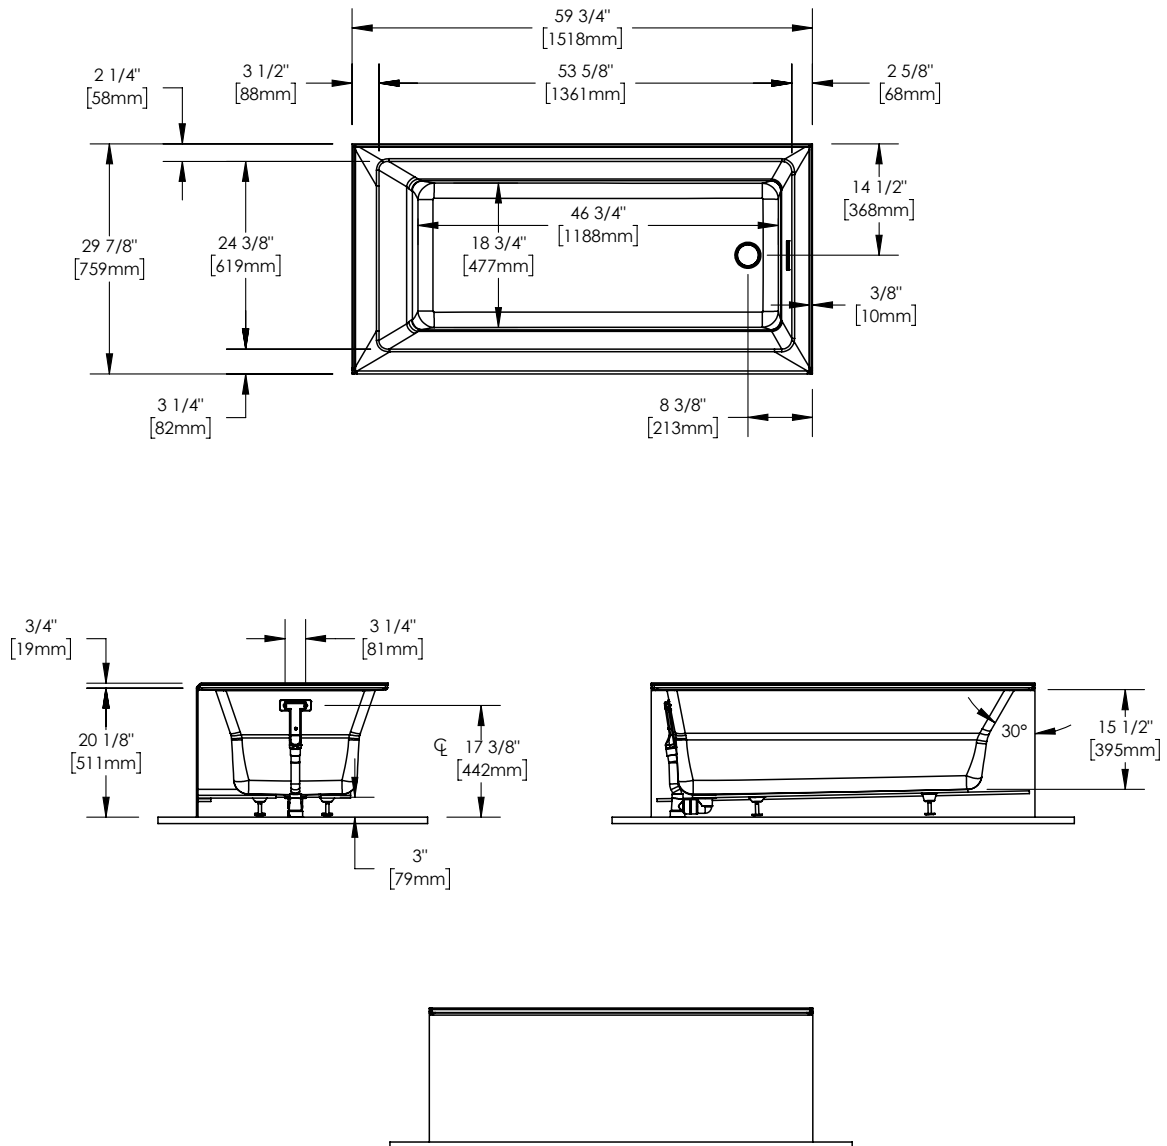

BEAUMONT 3060 IFS AFR

59 3/4" x 29 1/2" x 20" Bath

COLOR(S)	DRAIN POSITION(S)	SIZE(S)
White	Left	60 x 30
	Right	60 x 32

FEATURES

- Acrylic surface resistant to stains
- Alcove installation
- Leveling legs for an easy installation
- Tiling flange and 20 in. skirt integrated to the bathtub
- Above-the-floor rough (AFR) so pipes can be routed without breaking ground or relocating the drain
- Available in left-hand or right-hand drain configuration
- Thermoformed acrylic reinforced with fiberglass for a durable bathtub
- Made in North America
- Standard round drain with linear overflow

ATTRIBUTES

- Installation Type : Alcove
- Above-the-Floor Rough : Yes
- Material : Acrylic
- Residential Warranty : Lifetime

**Wood support design may vary.
All dimensions are approximate.
Structure measurements must be verified
against the unit to ensure proper fit.**

TECHNICAL SPECIFICATIONS

59 3/4" x 29 1/2" x 20" Bath

DIMENSIONS

PRODUCT LENGTH	BATHING WELL LENGTH	PRODUCT WIDTH	BATHING WELL WIDTH	PRODUCT HEIGHT
59 3/4"	46 7/8"	29 1/2"	18 3/4"	20"
DEEP SUMP HEIGHT	DECK WIDTH	SKIRT HEIGHT	WEIGHT	MAXIMUM GALLONS
12 13/16"	3 1/4"	20"	70 Lbs	56 Gal
DRAIN SIZE	DRAIN CLEARANCE	SHIPPING LENGTH	SHIPPING WIDTH	SHIPPING HEIGHT
2"	3"	31 1/2"	22 1/8"	63 1/4"