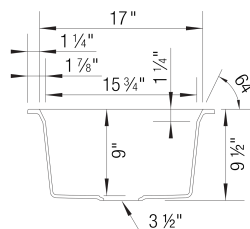

Included Accessories

INTEOS Cutting Board	443336
INTEOS Accessory Frame	443337
INTEOS Large Colander	443338

Optional Accessories

INTEOS Grid 33	443345
INTEOS Large Tray	443339
INTEOS Dish Rack	443342
INTEOS Small Colander	443340
INTEOS Small Tray	443341

Warranty

BLANCO offers a limited lifetime warranty on all sinks and faucets, as well as a one-year warranty on all custom accessories.

Code/Standards Compliance

BLANCO sinks and faucets are third-party tested and certified to standards and listed by applicable certification bodies. For more information on individual product listings, contact our office or listing organization.

View our how-to videos to learn more about installing and caring for BLANCO products:

<https://www.blanco.com/us-en/service/how-to-videos/how-to-videos-for-sinks/>