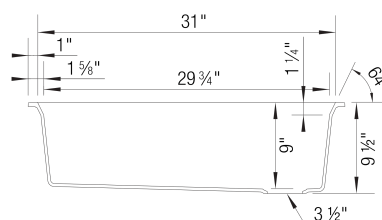

Included Accessories

INTEOS Cutting Board	443336
INTEOS Accessory Frame	443337
INTEOS Large Colander	443338

Optional Accessories

INTEOS Grid 33	443345
INTEOS Large Tray	443339
INTEOS Dish Rack	443342
INTEOS Small Colander	443340
INTEOS Small Tray	443341

Warranty

BLANCO offers a limited lifetime warranty on all sinks and faucets, as well as a one-year warranty on all custom accessories.

Code/Standards Compliance

BLANCO sinks and faucets are third-party tested and certified to standards and listed by applicable certification bodies. For more information on individual product listings, contact our office or listing organization.

View our how-to videos to learn more about installing and caring for BLANCO products:

<https://www.blanco.com/us-en/service/how-to-videos/how-to-videos-for-sinks/>