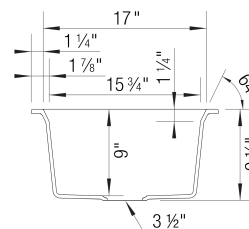

INTEOS 39 SILGRANIT

Design and planning tips

- Min cabinet size: 42 in (1067 mm)
- Rim thickness: 7/16 in (11 mm)

Specifications:

Includes bridge cutting board, accessories holder and large colander

Installation on a wooden frame, no clips required.

IMPORTANT: Specific cutout dimensions are required for proper accessories usage.

Please refer to the installation instructions.

Reversible sink.

Included Accessories

INTEOS Cutting Board	443336
INTEOS Accessory Frame	443337
INTEOS Large Colander	443338

Optional Accessories

INTEOS Grid 39	443346
INTEOS Large Tray	443339
INTEOS Dish Rack	443342
INTEOS Small Colander	443340
INTEOS Small Tray	443341

Warranty

Limited lifetime warranty on all sinks and faucets. One-year warranty on all accessories and soap dispensers.

Code/Standards Compliance

BLANCO sinks and faucets are third-party tested and certified to CSA, cUPC, ANSI/ASME, IAPMO and NSF standards and listed by applicable certification bodies. For more information on individual product listings, contact our office or listing organization.

Need support? Learn more by watching our sink & faucet How-to videos:

<https://www.blanco.com/ca-en/support/how-to-videos/how-to-videos-for-sinks/>

BLANCO Canada Inc
100 Corporation Drive
Brampton ON L6S 6B5

Tel & Fax

Tel: 905-494-2400 Toll free: 1-877-425-2626

Fax: 905-494-2425 Toll free: 1-877-825-2626