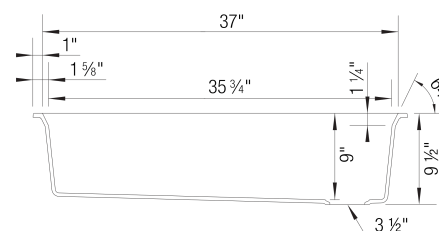

INTEOS 39 SILGRANIT

Design and planning tips

- Min cabinet size: 42 in (1067 mm)
- Rim thickness: 7/16 in (11 mm)

Specifications:

Includes bridge cutting board, accessories holder and large colander

Installation on a wooden frame, no clips required.

IMPORTANT: Specific cutout dimensions are required for proper accessories usage.

Please refer to the installation instructions.

Reversible sink.

Included Accessories

INTEOS Cutting Board	443336
INTEOS Accessory Frame	443337
INTEOS Large Colander	443338

Optional Accessories

INTEOS Grid 39	443346
INTEOS Large Tray	443339
INTEOS Dish Rack	443342
INTEOS Small Colander	443340
INTEOS Small Tray	443341

Warranty

Limited lifetime warranty on all sinks and faucets. One-year warranty on all accessories and soap dispensers.

Code/Standards Compliance

BLANCO sinks and faucets are third-party tested and certified to CSA, cUPC, ANSI/ASME, IAPMO and NSF standards and listed by applicable certification bodies. For more information on individual product listings, contact our office or listing organization.

Need support? Learn more by watching our sink & faucet How-to videos:

<https://www.blanco.com/ca-en/support/how-to-videos/how-to-videos-for-sinks/>

BLANCO Canada Inc
100 Corporation Drive
Brampton ON L6S 6B5

Tel & Fax

Tel: 905-494-2400 Toll free: 1-877-425-2626

Fax: 905-494-2425 Toll free: 1-877-825-2626