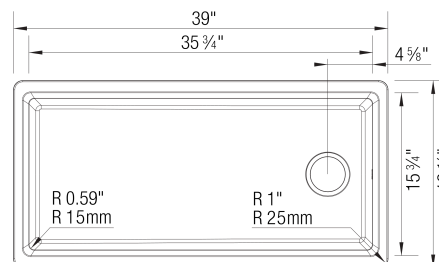

Sink Specifications

Colour	SKU
Café	403897
Coal Black	403892
Truffle	403896
White	403895
Anthracite	403893
Cinder	403894
Soft White	403899
Volcano Gray	403898

INTEOS 39 SILGRANIT

Design and planning tips

- Min cabinet size: 42 in (1067 mm)
- Rim thickness: 7/16 in (11 mm)

Specifications:

Includes bridge cutting board, accessories holder and large colander

Installation on a wooden frame, no clips required.

IMPORTANT: Specific cutout dimensions are required for proper accessories usage.

Please refer to the installation instructions.

Reversible sink.

Included Accessories

INTEOS Cutting Board	443336
INTEOS Accessory Frame	443337
INTEOS Large Colander	443338

Optional Accessories

INTEOS Grid 39	443346
INTEOS Large Tray	443339
INTEOS Dish Rack	443342
INTEOS Small Colander	443340
INTEOS Small Tray	443341

Warranty

Limited lifetime warranty on all sinks and faucets. One-year warranty on all accessories and soap dispensers.

Code/Standards Compliance

BLANCO sinks and faucets are third-party tested and certified to CSA, cUPC, ANSI/ASME, IAPMO and NSF standards and listed by applicable certification bodies. For more information on individual product listings, contact our office or listing organization.

Need support? Learn more by watching our sink & faucet How-to videos:

<https://www.blanco.com/ca-en/support/how-to-videos/how-to-videos-for-sinks/>

BLANCO Canada Inc
100 Corporation Drive
Brampton ON L6S 6B5

Tel & Fax

Tel: 905-494-2400 Toll free: 1-877-425-2626

Fax: 905-494-2425 Toll free: 1-877-825-2626