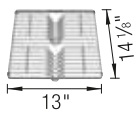

INTEOS Dish Rack

443342
$ 195