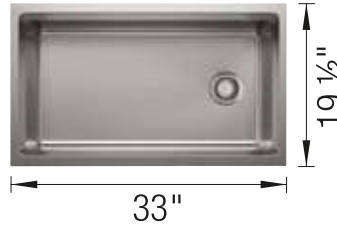

INTEOS Cutting Board

INTEOS Accessory Frame

INTEOS Large Colander

TECHNICAL DRAWING

Bowl depth 9 in
Installation on a wooden frame, no clips required. Please refer to installation instructions.
Reversible sink
Minimum Cabinet size: 36"