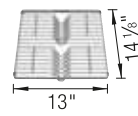

INTEOS Dish Rack

443342
$ 195