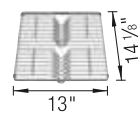

INTEOS Dish Rack

443342
$ 195