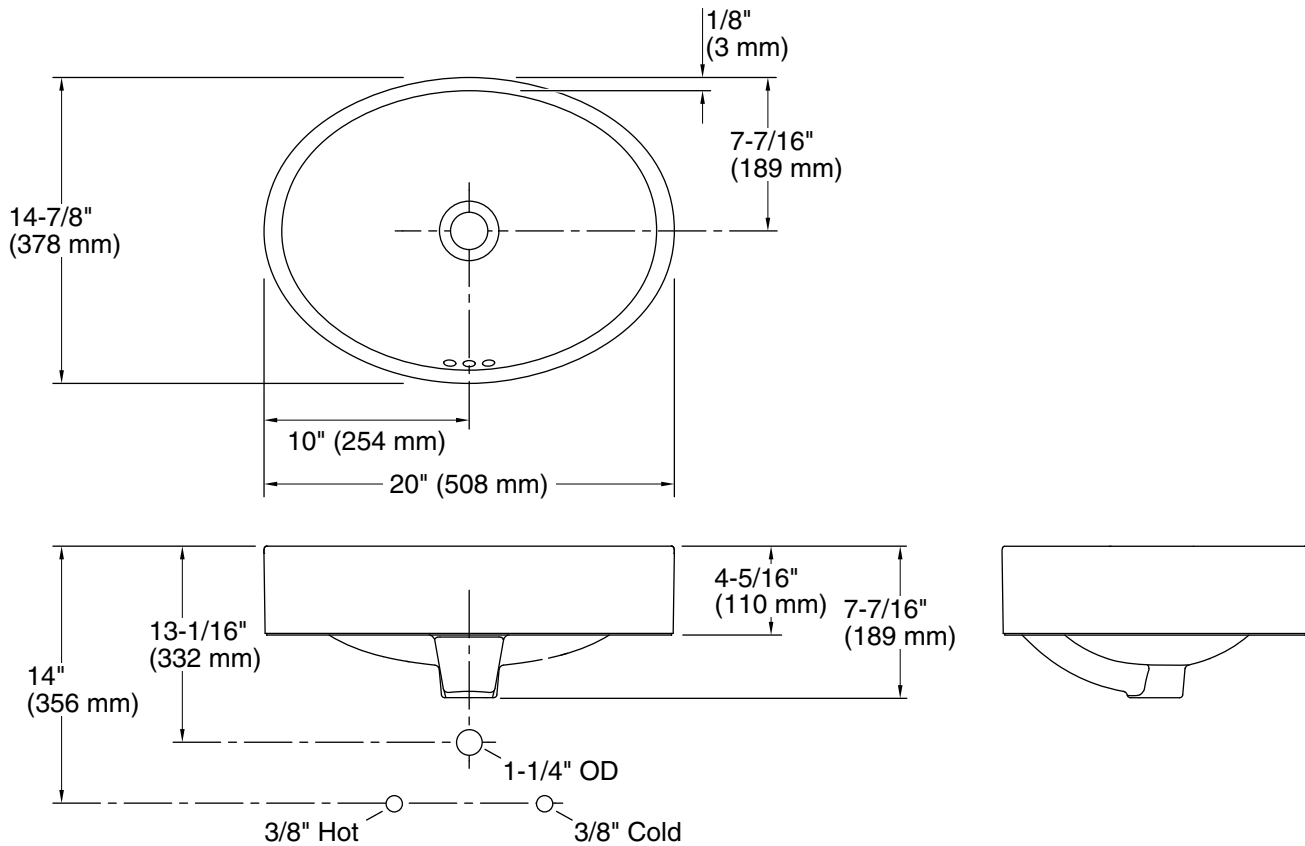

Features

- No faucet holes; requires wall- or counter-mount faucet
- Overflow drain

Material

- Vitreous china

Installation

- Vessel

Recommended Products/Accessories

- K-23726 Drain treatment
- K-23725 Cast iron cleaner

Available Colors/Finishes

Color tiles intended for reference only.

Color Code Description

	0	White
---	---	-------

Technical Information

All product dimensions are nominal.

Basin configuration:	Single Bowl
Bowl area (Only):	Length: 19-11/16" (500 mm) Width: 14-13/16" (376 mm) Bowl depth: 5-1/2" (140 mm)
With overflow:	Yes
Template:	1245921-7, required, included