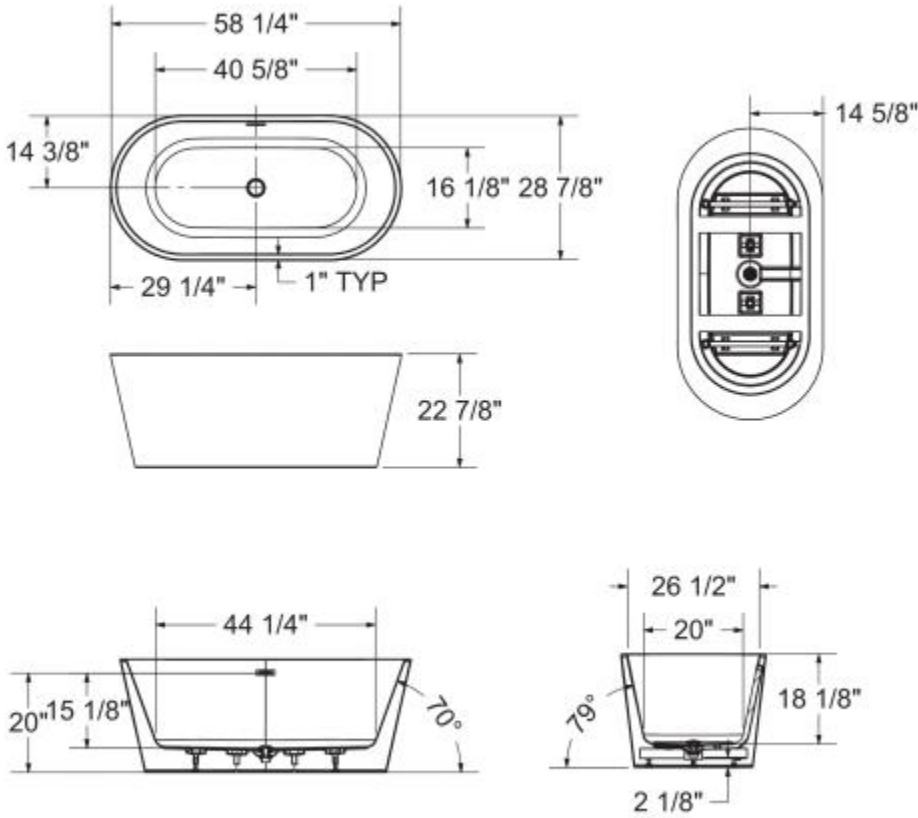

# Louie 5829 Acrylic Freestanding Bathtub

**Model number:**

106384-000-001-000

**Dimensions:** 58.25" x 28.875" x 22.875"

**Installation:** FreeStanding

**Material:** Acrylic

## Dimensions

58 1/4 x 29 x 23 In.  
(1480 x 733 x 581 mm)

## Weight

119 lbs - 54 kg

## Drain location:

Center

All dimensions are approximate. Structure measurements must be verified against the unit to ensure proper fit.

Project:

Contractor:

Representative:

Date:

Tel: