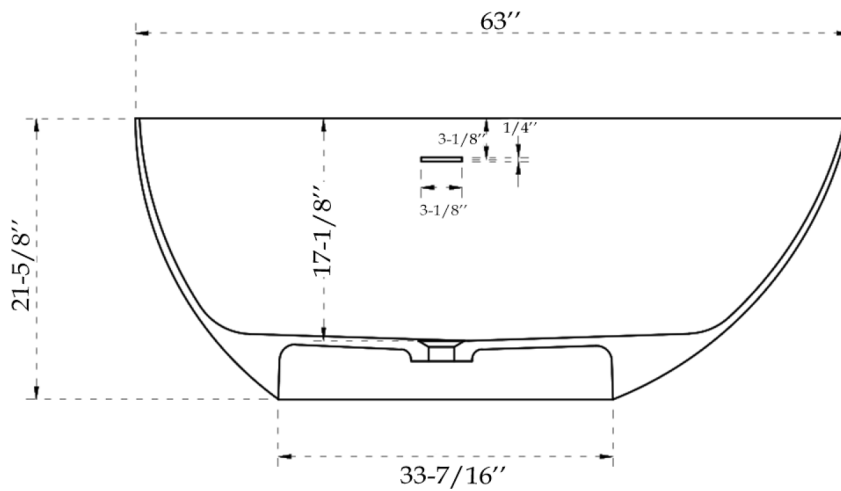

BRAGA

63" x 29 1/2" x 21 5/8" Bathtub

OPTIONS

SIZE	COLOR	CONFIGURATION	SYSTEM
55 x 28	Matte White	Center	Soaker - no system
59 x 29			
63 x 29			

FEATURES

- Model size : 63 L in. X 29 1/8 W in. X 21 5/8 H in.
- Solid surface of natural and synthetic materials, designed to maximize durability and comfort
- Non-porous surface for easy polishing of internal scratches
- Easy-to-repair solid surface

ATTRIBUTES

- Installation Type : Freestanding
- Above-the-Floor Rough : Yes
- Material : Solid Surface
- Number of Pieces : One
- Residential Warranty : 10 Years

DRAWING

63" x 29 1/2" x 21 5/8" Bathtub

All dimensions are approximate. Structure measurements must be verified against the unit to ensure proper fit.

TECHNICAL SPECIFICATIONS

63" x 29 1/2" x 21 5/8" Bathtub

DIMENSIONS

PRODUCT LENGTH	PRODUCT WIDTH	PRODUCT HEIGHT	DEEP SUMP HEIGHT	WEIGHT
63"	29 1/2"	21 5/8"	17 1/8"	267 Lbs
MAX IMPERIAL GAL	DRAIN SIZE	DRAIN CLEARANCE	SHIPPING LENGTH	SHIPPING WIDTH
62 Gal	2"	4 1/2"	63"	29 1/8"
SHIPPING HEIGHT				
21 5/8"				