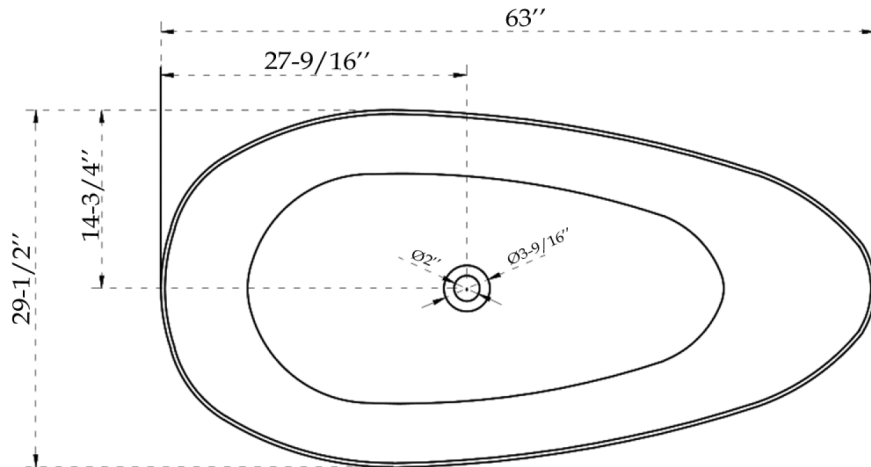

BRAGA

63" x 29 1/2" x 21 5/8" Bathtub

OPTIONS

SIZE	COLOR	CONFIGURATION	SYSTEM
55 x 28	Matte White	Center	Soaker - no system
59 x 29			
63 x 29			

FEATURES

- Model size : 63 L in. X 29 1/8 W in. X 21 5/8 H in.
- Solid surface of natural and synthetic materials, designed to maximize durability and comfort
- Non-porous surface for easy polishing of internal scratches
- Easy-to-repair solid surface

ATTRIBUTES

- Installation Type : Freestanding
- Above-the-Floor Rough : Yes
- Material : Solid Surface
- Number of Pieces : One
- Residential Warranty : 10 Years

DRAWING

63" x 29 1/2" x 21 5/8" Bathtub

All dimensions are approximate. Structure measurements must be verified against the unit to ensure proper fit.

TECHNICAL SPECIFICATIONS

63" x 29 1/2" x 21 5/8" Bathtub

DIMENSIONS

PRODUCT LENGTH	PRODUCT WIDTH	PRODUCT HEIGHT	DEEP SUMP HEIGHT	WEIGHT
63"	29 1/2"	21 5/8"	17 1/8"	267 Lbs
MAX IMPERIAL GAL	DRAIN SIZE	DRAIN CLEARANCE	SHIPPING LENGTH	SHIPPING WIDTH
62 Gal	2"	4 1/2"	63"	29 1/8"
SHIPPING HEIGHT				
21 5/8"				