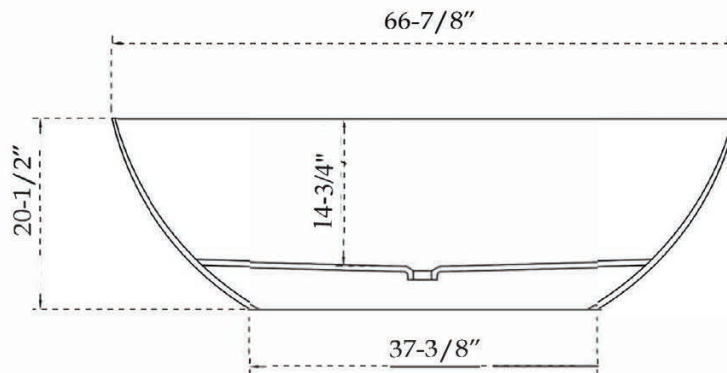

MOSTA

67" x 31 1/2" x 20 1/2" Bathtub

OPTIONS

COLOR	CONFIGURATION	SIZE	SYSTEM
Clear	Center	67 x 32	Soaker - no system
Clear Black			
Clear Blue			

FEATURES

- Freestanding bathtub that allows more flexibility
- Easy installation
- Solid surface of natural and synthetic materials, designed to maximize durability and comfort
- One-piece seamless bathtub

ATTRIBUTES

- Installation Type : Freestanding
- Above-the-Floor Rough : Yes
- Material : Solid Surface
- Number of Pieces : One
- Residential Warranty : 10 Years

DRAWING

67" x 31 1/2" x 20 1/2" Bathtub

TOP VIEW

FRONT VIEW

All dimensions are approximate. Structure measurements must be verified against the unit to ensure proper fit.

TECHNICAL SPECIFICATIONS

67" x 31 1/2" x 20 1/2" Bathtub

DIMENSIONS

PRODUCT LENGTH	PRODUCT WIDTH	PRODUCT HEIGHT	DEEP SUMP HEIGHT	WEIGHT
67"	31 1/2"	20 1/2"	14 3/4"	200 Lbs
MAX IMPERIAL GAL	DRAIN SIZE	DRAIN CLEARANCE		
82 Gal	2"	5 3/4"		