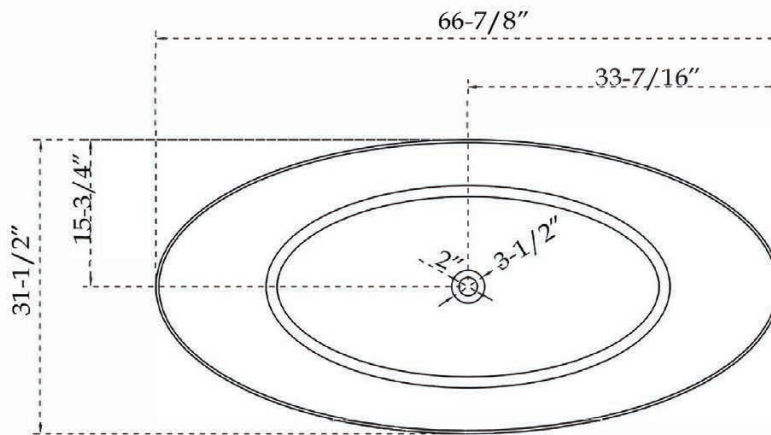

MOSTA

67" x 31 1/2" x 20 1/2" Bathtub

OPTIONS

COLOR	CONFIGURATION	SIZE	SYSTEM
Clear	Center	67 x 32	Soaker - no system
Clear Black			
Clear Blue			

FEATURES

- Freestanding bathtub that allows more flexibility
- Easy installation
- Solid surface of natural and synthetic materials, designed to maximize durability and comfort
- One-piece seamless bathtub

ATTRIBUTES

- Installation Type : Freestanding
- Above-the-Floor Rough : Yes
- Material : Solid Surface
- Number of Pieces : One
- Residential Warranty : 10 Years

DRAWING

67" x 31 1/2" x 20 1/2" Bathtub

TOP VIEW

FRONT VIEW

All dimensions are approximate. Structure measurements must be verified against the unit to ensure proper fit.

TECHNICAL SPECIFICATIONS

67" x 31 1/2" x 20 1/2" Bathtub

DIMENSIONS

PRODUCT LENGTH	PRODUCT WIDTH	PRODUCT HEIGHT	DEEP SUMP HEIGHT	WEIGHT
67"	31 1/2"	20 1/2"	14 3/4"	200 Lbs
MAX IMPERIAL GAL	DRAIN SIZE	DRAIN CLEARANCE		
82 Gal	2"	5 3/4"		