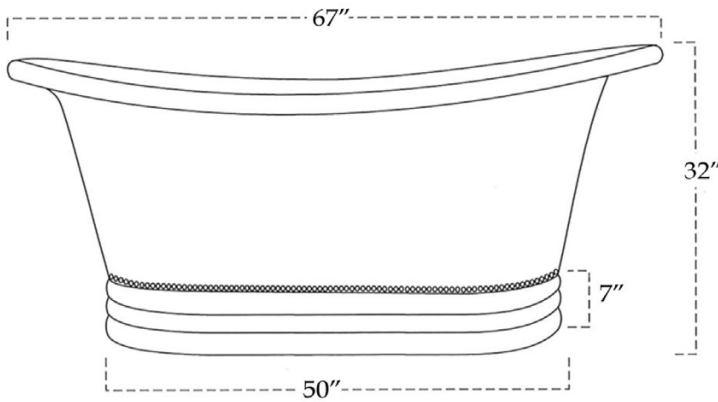

PRISTINA

67" x 34" x 32" Bathtub

FEATURES

- Freestanding bathtub that allows more flexibility
- Hard durable surface resistant to scratches and easy to clean
- Easy installation
- Made of antique copper

ATTRIBUTES

- Installation Type : Freestanding
- Above-the-Floor Rough : Yes
- Material : Antique Copper
- Number of Pieces : One
- Residential Warranty : 10 Years

OPTIONS

COLOR	CONFIGURATION	SIZE	SYSTEM
Antique Copper	Center	67 x 34	Soaker - no system

DRAWING

67" x 34" x 32" Bathtub

TOP VIEW

FRONT VIEW

SIDE VIEW

All dimensions are approximate. Structure measurements must be verified against the unit to ensure proper fit.

TECHNICAL SPECIFICATIONS

67" x 34" x 32" Bathtub

DIMENSIONS

PRODUCT LENGTH	PRODUCT WIDTH	PRODUCT HEIGHT	DEEP SUMP HEIGHT	WEIGHT
67"	34"	32"	17"	101 Lbs
MAX IMPERIAL GAL	DRAIN SIZE	DRAIN CLEARANCE	SHIPPING LENGTH	SHIPPING WIDTH
62 Gal	2"	7"	68"	35"
SHIPPING HEIGHT				
33"				