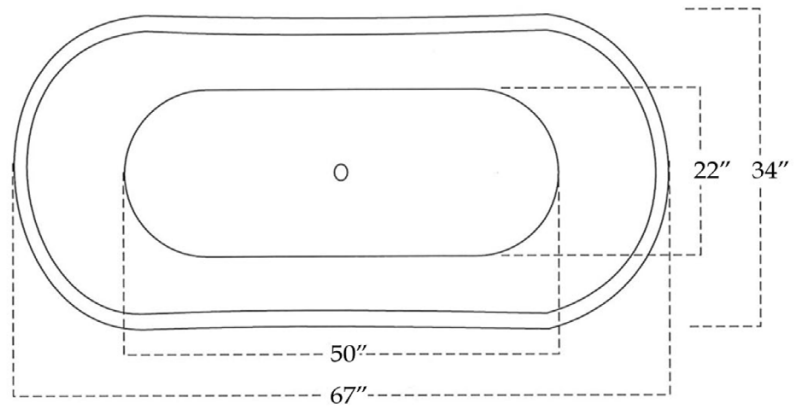

PRISTINA

67" x 34" x 32" Bathtub

FEATURES

- Freestanding bathtub that allows more flexibility
- Hard durable surface resistant to scratches and easy to clean
- Easy installation
- Made of antique copper

ATTRIBUTES

- Installation Type : Freestanding
- Above-the-Floor Rough : Yes
- Material : Antique Copper
- Number of Pieces : One
- Residential Warranty : 10 Years

OPTIONS

COLOR	CONFIGURATION	SIZE	SYSTEM
Antique Copper	Center	67 x 34	Soaker - no system

DRAWING

67" x 34" x 32" Bathtub

TOP VIEW

FRONT VIEW

SIDE VIEW

All dimensions are approximate. Structure measurements must be verified against the unit to ensure proper fit.

TECHNICAL SPECIFICATIONS

67" x 34" x 32" Bathtub

DIMENSIONS

PRODUCT LENGTH	PRODUCT WIDTH	PRODUCT HEIGHT	DEEP SUMP HEIGHT	WEIGHT
67"	34"	32"	17"	101 Lbs
MAX IMPERIAL GAL	DRAIN SIZE	DRAIN CLEARANCE	SHIPPING LENGTH	SHIPPING WIDTH
62 Gal	2"	7"	68"	35"
SHIPPING HEIGHT				
33"				