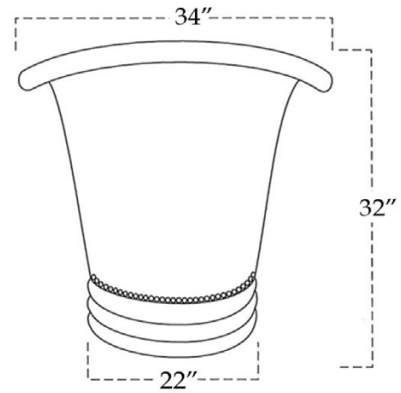

PRISTINA

67" x 34" x 32" Bathtub

FEATURES

- Freestanding bathtub that allows more flexibility
- Hard durable surface resistant to scratches and easy to clean
- Easy installation
- Made of antique copper

ATTRIBUTES

- Installation Type : Freestanding
- Above-the-Floor Rough : Yes
- Material : Antique Copper
- Number of Pieces : One
- Residential Warranty : 10 Years

OPTIONS

COLOR	CONFIGURATION	SIZE	SYSTEM
Antique Copper	Center	67 x 34	Soaker - no system

DRAWING

67" x 34" x 32" Bathtub

TOP VIEW

FRONT VIEW

SIDE VIEW

All dimensions are approximate. Structure measurements must be verified against the unit to ensure proper fit.

TECHNICAL SPECIFICATIONS

67" x 34" x 32" Bathtub

DIMENSIONS

PRODUCT LENGTH	PRODUCT WIDTH	PRODUCT HEIGHT	DEEP SUMP HEIGHT	WEIGHT
67"	34"	32"	17"	101 Lbs
MAX IMPERIAL GAL	DRAIN SIZE	DRAIN CLEARANCE	SHIPPING LENGTH	SHIPPING WIDTH
62 Gal	2"	7"	68"	35"
SHIPPING HEIGHT				
33"				