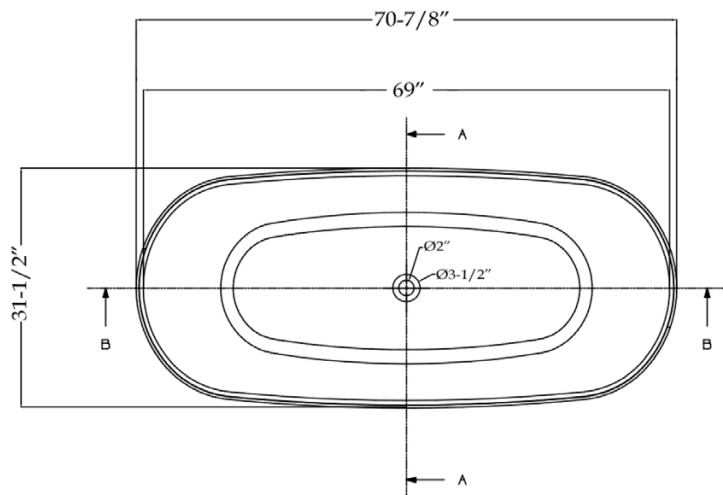

VANTAA

71" x 31 1/2" x 22 7/8" Bathtub

OPTIONS

COLOR	CONFIGURATION	SIZE	SYSTEM
Matte White	Center	71 x 32	Soaker - no system

FEATURES

- Model size : 71 L in. X 31 1/2 W in. X 22 7/8 H in.
- Solid surface of natural and synthetic materials, designed to maximize durability and comfort
- Non-porous surface for easy polishing of internal scratches
- Easy-to-repair solid surface

ATTRIBUTES

- Installation Type : Freestanding
- Above-the-Floor Rough : Yes
- Material : Solid Surface
- Number of Pieces : One
- Residential Warranty : 10 Years

DRAWING

71" x 31 1/2" x 22 7/8" Bathtub

SECTION A-A

SECTION B-B

All dimensions are approximate. Structure measurements must be verified against the unit to ensure proper fit.

TECHNICAL SPECIFICATIONS

71" x 31 1/2" x 22 7/8" Bathtub

DIMENSIONS

PRODUCT LENGTH	PRODUCT WIDTH	PRODUCT HEIGHT	DEEP SUMP HEIGHT	WEIGHT
71"	31 1/2"	22 7/8"	18"	426 Lbs
MAX IMPERIAL GAL	DRAIN SIZE	DRAIN CLEARANCE	SHIPPING LENGTH	SHIPPING WIDTH
69 Gal	2"	5 1/4"	71"	31 1/2"
SHIPPING HEIGHT				
22 7/8"				