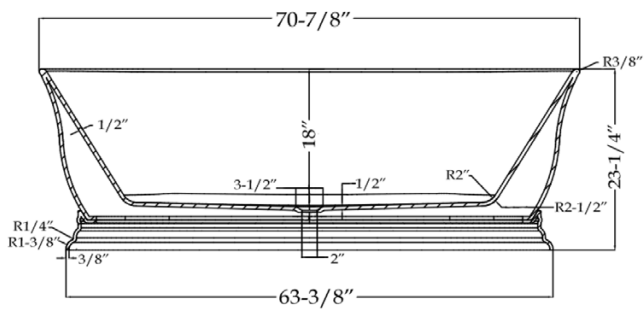

VANTAA

71" x 31 1/2" x 22 7/8" Bathtub

OPTIONS

COLOR	CONFIGURATION	SIZE	SYSTEM
Matte White	Center	71 x 32	Soaker - no system

FEATURES

- Model size : 71 L in. X 31 1/2 W in. X 22 7/8 H in.
- Solid surface of natural and synthetic materials, designed to maximize durability and comfort
- Non-porous surface for easy polishing of internal scratches
- Easy-to-repair solid surface

ATTRIBUTES

- Installation Type : Freestanding
- Above-the-Floor Rough : Yes
- Material : Solid Surface
- Number of Pieces : One
- Residential Warranty : 10 Years

DRAWING

71" x 31 1/2" x 22 7/8" Bathtub

SECTION A-A

SECTION B-B

All dimensions are approximate. Structure measurements must be verified against the unit to ensure proper fit.

TECHNICAL SPECIFICATIONS

71" x 31 1/2" x 22 7/8" Bathtub

DIMENSIONS

PRODUCT LENGTH	PRODUCT WIDTH	PRODUCT HEIGHT	DEEP SUMP HEIGHT	WEIGHT
71"	31 1/2"	22 7/8"	18"	426 Lbs
MAX IMPERIAL GAL	DRAIN SIZE	DRAIN CLEARANCE	SHIPPING LENGTH	SHIPPING WIDTH
69 Gal	2"	5 1/4"	71"	31 1/2"
SHIPPING HEIGHT				
22 7/8"				