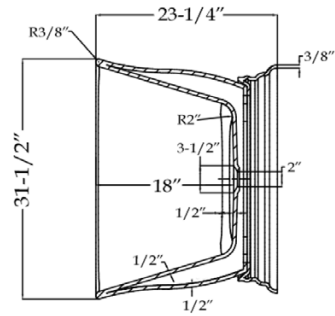

VANTAA

71" x 31 1/2" x 22 7/8" Bathtub

OPTIONS

COLOR	CONFIGURATION	SIZE	SYSTEM
Matte White	Center	71 x 32	Soaker - no system

FEATURES

- Model size : 71 L in. X 31 1/2 W in. X 22 7/8 H in.
- Solid surface of natural and synthetic materials, designed to maximize durability and comfort
- Non-porous surface for easy polishing of internal scratches
- Easy-to-repair solid surface

ATTRIBUTES

- Installation Type : Freestanding
- Above-the-Floor Rough : Yes
- Material : Solid Surface
- Number of Pieces : One
- Residential Warranty : 10 Years

DRAWING

71" x 31 1/2" x 22 7/8" Bathtub

SECTION A-A

SECTION B-B

All dimensions are approximate. Structure measurements must be verified against the unit to ensure proper fit.

TECHNICAL SPECIFICATIONS

71" x 31 1/2" x 22 7/8" Bathtub

DIMENSIONS

PRODUCT LENGTH	PRODUCT WIDTH	PRODUCT HEIGHT	DEEP SUMP HEIGHT	WEIGHT
71"	31 1/2"	22 7/8"	18"	426 Lbs
MAX IMPERIAL GAL	DRAIN SIZE	DRAIN CLEARANCE	SHIPPING LENGTH	SHIPPING WIDTH
69 Gal	2"	5 1/4"	71"	31 1/2"
SHIPPING HEIGHT				
22 7/8"				