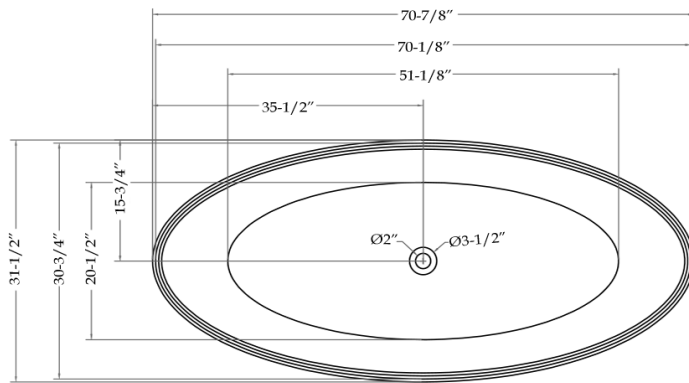

BUDAPEST

70 7/8" x 31 1/2" x 27 1/2" Bathtub

OPTIONS

COLOR	CONFIGURATION	SIZE	SYSTEM
White	Center	71 x 32	Soaker - no system

FEATURES

- Model size : 70 7/8 L in. X 31 1/2 W in. X 27 1/2 H in.
- Freestanding bathtub that allows more flexibility
- Hygienic, non-porous acrylic surface for easy cleaning
- High-gloss finish is resistant to dulling, scratching, and fading

ATTRIBUTES

- Installation Type : Freestanding
- Above-the-Floor Rough : Yes
- Material : Acrylic
- Number of Pieces : One
- Residential Warranty : 25 Years

DRAWING

70 7/8" x 31 1/2" x 27 1/2" Bathtub

TOP VIEW

FRONT VIEW

SIDE VIEW

All dimensions are approximate. Structure measurements must be verified against the unit to ensure proper fit.

TECHNICAL SPECIFICATIONS

70 7/8" x 31 1/2" x 27 1/2" Bathtub

DIMENSIONS

PRODUCT LENGTH	PRODUCT WIDTH	PRODUCT HEIGHT	DEEP SUMP HEIGHT	WEIGHT
70 7/8"	31 1/2"	27 1/2"	18"	75 Lbs
MAX IMPERIAL GAL	DRAIN SIZE	DRAIN CLEARANCE	SHIPPING LENGTH	SHIPPING WIDTH
94 Gal	2"	6 1/2"	70"	32"
SHIPPING HEIGHT				
28"				