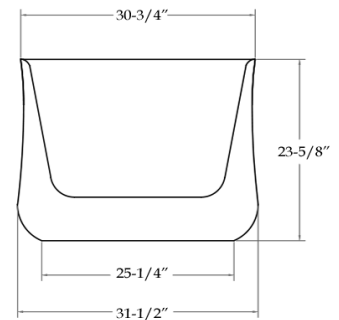

BUDAPEST

70 7/8" x 31 1/2" x 27 1/2" Bathtub

OPTIONS

COLOR	CONFIGURATION	SIZE	SYSTEM
White	Center	71 x 32	Soaker - no system

FEATURES

- Model size : 70 7/8 L in. X 31 1/2 W in. X 27 1/2 H in.
- Freestanding bathtub that allows more flexibility
- Hygienic, non-porous acrylic surface for easy cleaning
- High-gloss finish is resistant to dulling, scratching, and fading

ATTRIBUTES

- Installation Type : Freestanding
- Above-the-Floor Rough : Yes
- Material : Acrylic
- Number of Pieces : One
- Residential Warranty : 25 Years

DRAWING

70 7/8" x 31 1/2" x 27 1/2" Bathtub

TOP VIEW

FRONT VIEW

SIDE VIEW

All dimensions are approximate. Structure measurements must be verified against the unit to ensure proper fit.

TECHNICAL SPECIFICATIONS

70 7/8" x 31 1/2" x 27 1/2" Bathtub

DIMENSIONS

PRODUCT LENGTH	PRODUCT WIDTH	PRODUCT HEIGHT	DEEP SUMP HEIGHT	WEIGHT
70 7/8"	31 1/2"	27 1/2"	18"	75 Lbs
MAX IMPERIAL GAL	DRAIN SIZE	DRAIN CLEARANCE	SHIPPING LENGTH	SHIPPING WIDTH
94 Gal	2"	6 1/2"	70"	32"
SHIPPING HEIGHT				
28"				