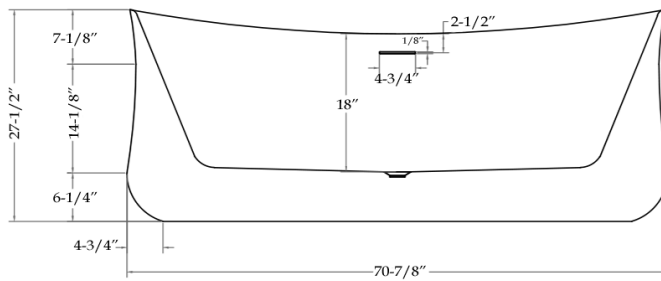

BUDAPEST

70 7/8" x 31 1/2" x 27 1/2" Bathtub

OPTIONS

COLOR	CONFIGURATION	SIZE	SYSTEM
White	Center	71 x 32	Soaker - no system

FEATURES

- Model size : 70 7/8 L in. X 31 1/2 W in. X 27 1/2 H in.
- Freestanding bathtub that allows more flexibility
- Hygienic, non-porous acrylic surface for easy cleaning
- High-gloss finish is resistant to dulling, scratching, and fading

ATTRIBUTES

- Installation Type : Freestanding
- Above-the-Floor Rough : Yes
- Material : Acrylic
- Number of Pieces : One
- Residential Warranty : 25 Years

DRAWING

70 7/8" x 31 1/2" x 27 1/2" Bathtub

TOP VIEW

FRONT VIEW

SIDE VIEW

All dimensions are approximate. Structure measurements must be verified against the unit to ensure proper fit.

TECHNICAL SPECIFICATIONS

70 7/8" x 31 1/2" x 27 1/2" Bathtub

DIMENSIONS

PRODUCT LENGTH	PRODUCT WIDTH	PRODUCT HEIGHT	DEEP SUMP HEIGHT	WEIGHT
70 7/8"	31 1/2"	27 1/2"	18"	75 Lbs
MAX IMPERIAL GAL	DRAIN SIZE	DRAIN CLEARANCE	SHIPPING LENGTH	SHIPPING WIDTH
94 Gal	2"	6 1/2"	70"	32"
SHIPPING HEIGHT				
28"				