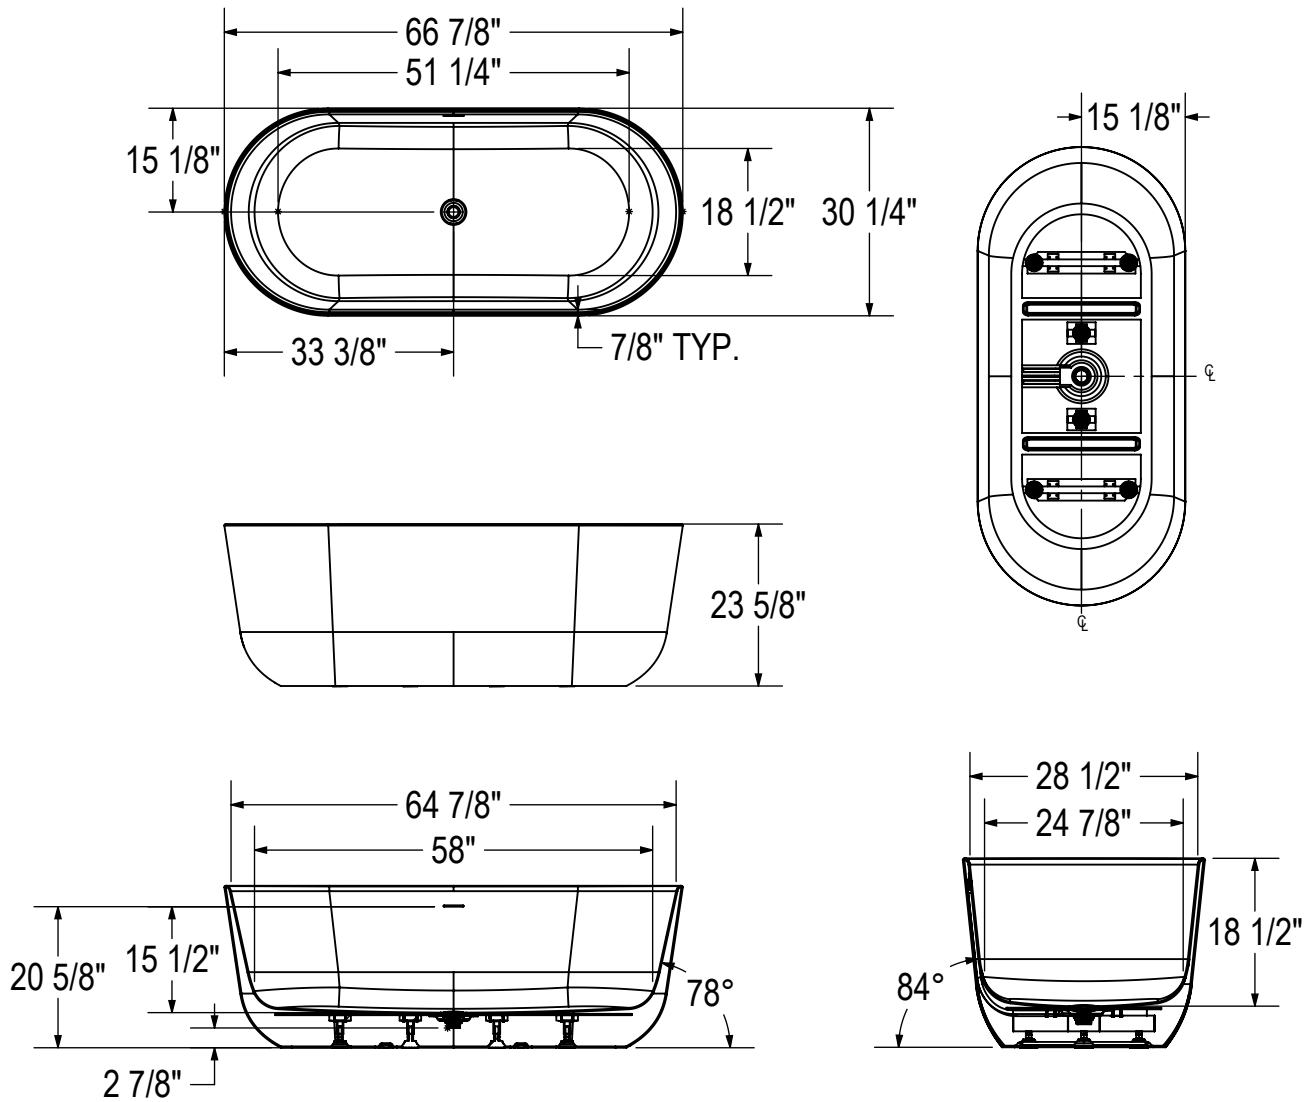

HAARLEM

66 7/8" x 30 1/4" x 23 5/8" Bathtub

OPTIONS

COLOR	CONFIGURATION	SIZE	SYSTEM
White	Center	67 x 30	Soaker - no system

FEATURES

- One-piece seamless bathtub
- The hygienic and non-porous surface makes it easy to clean
- Gloss finish is resistant to tarnishing, scratching and fading
- Stain-resistant acrylic surface

ATTRIBUTES

- Installation Type : Freestanding
- Above-the-Floor Rough : Yes
- Material : Acrylic
- Number of Pieces : One
- Residential Warranty : 25 Years

DRAWING

66 7/8" x 30 1/4" x 23 5/8" Bathtub

All dimensions are approximate. Structure measurements must be verified against the unit to ensure proper fit.

TECHNICAL SPECIFICATIONS

66 7/8" x 30 1/4" x 23 5/8" Bathtub

DIMENSIONS

PRODUCT LENGTH	BATHING WELL LENGTH	PRODUCT WIDTH	BATHING WELL WIDTH	PRODUCT HEIGHT
66 7/8"	51 1/4"	30 1/4"	18 1/2"	23 5/8"
DEEP SUMP HEIGHT	WEIGHT	DRAIN SIZE	DRAIN CLEARANCE	SHIPPING LENGTH
15 1/2"	107.8 Lbs	1 1/2"	5 1/8"	68"
SHIPPING WIDTH	SHIPPING HEIGHT			
31 1/2"	25"			