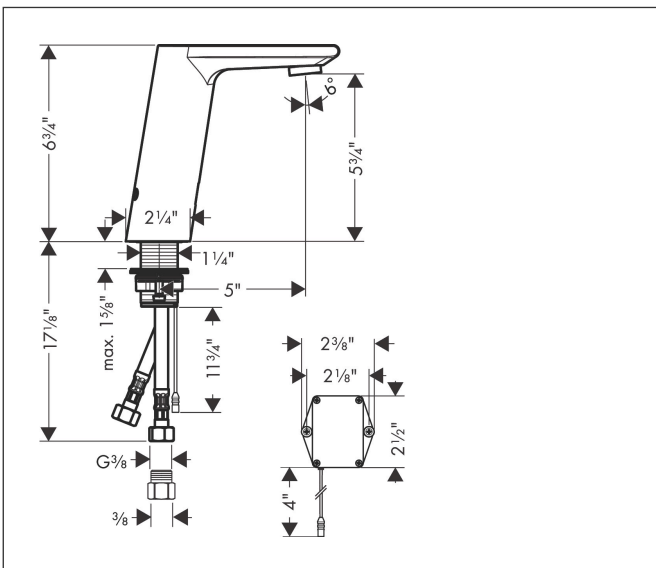

Drawing

Technology

Certificates/approvals