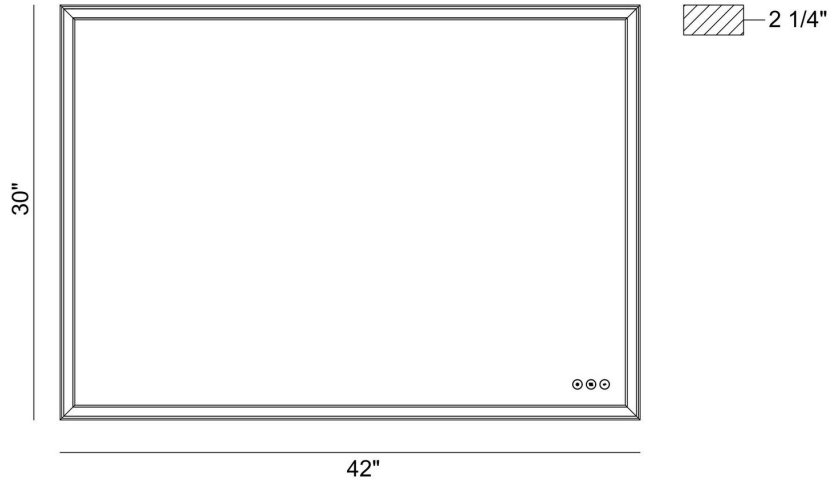

JOB NAME:

DATE:

TYPE:

COMMENTS:

LIGHT INFORMATION

Light Type	Integrated LED
CRI	90
Delivered Lumens	2226
Color Temperature	3000K-6500K
LED Lifespan (L70)	20000
Light Direction	Ambient
Dimming Method	Touch Switch
Current Type	DC
Input Voltage	120
Total Wattage	53

DIMENSIONS & WEIGHT

Width (In)	30
Height (In)	42
Ext (In)	2
Weight (Lbs)	30.79

INSTALLATION

Mounting Type	J-Box
Rating	Damp
Hanging Support Type	Z-Bar

PRODUCT FINISH

Anodized Silver

CERTIFICATIONS & COMPLIANCE