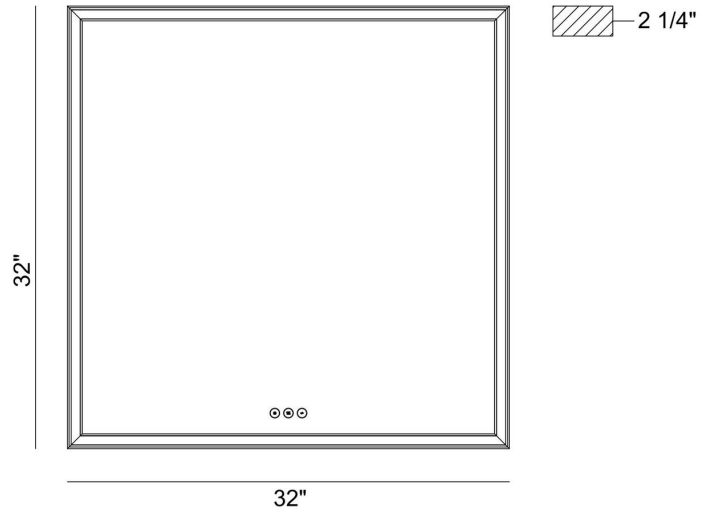

JOB NAME:

DATE:

TYPE:

COMMENTS:

LIGHT INFORMATION

Light Type	Integrated LED
CRI	90
Delivered Lumens	1974
Color Temperature	3000K-6500K
LED Lifespan (L70)	20000
Light Direction	Ambient
Dimming Method	Touch Switch
Current Type	DC
Input Voltage	120
Total Wattage	47

DIMENSIONS & WEIGHT

Width (In)	32
Height (In)	32
Ext (In)	2
Weight (Lbs)	25.02

INSTALLATION

Mounting Type	J-Box
Rating	Damp
Hanging Support Type	Z-Bar

PRODUCT FINISH

Anodized Silver

CERTIFICATIONS & COMPLIANCE