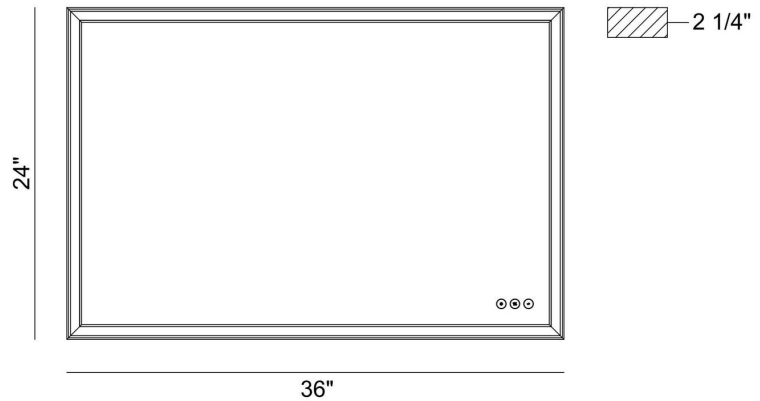

JOB NAME:

DATE:

TYPE:

COMMENTS:

LIGHT INFORMATION

Light Type	Integrated LED
CRI	90
Delivered Lumens	1806
Color Temperature	3000K-6500K
LED Lifespan (L70)	20000
Light Direction	Ambient
Dimming Method	Touch Switch
Current Type	DC
Input Voltage	120
Total Wattage	43

DIMENSIONS & WEIGHT

Width (In)	24
Height (In)	36
Ext (In)	2
Weight (Lbs)	22.15

INSTALLATION

Mounting Type	J-Box
Rating	Damp
Hanging Support Type	Z-Bar

PRODUCT FINISH

Anodized Silver

CERTIFICATIONS & COMPLIANCE