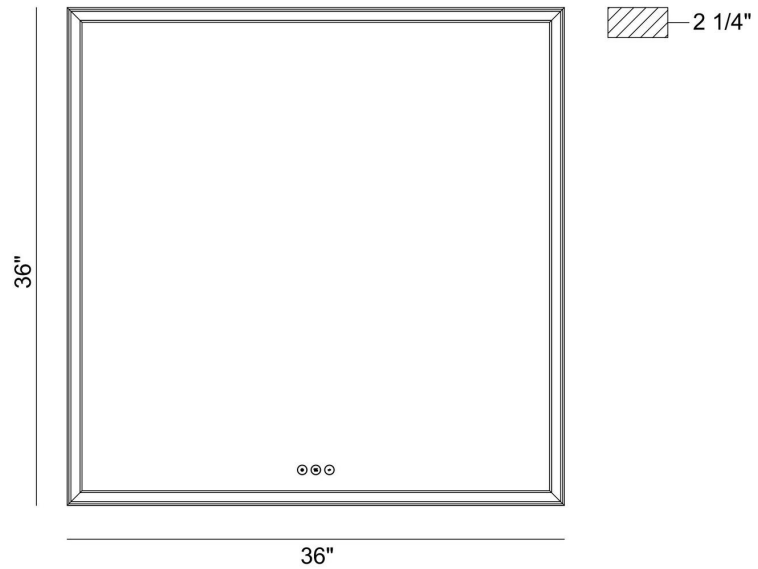

JOB NAME:

DATE:

TYPE:

COMMENTS:

LIGHT INFORMATION

Light Type	Integrated LED
CRI	90
Delivered Lumens	2280
Color Temperature	3000K-6500K
LED Lifespan (L70)	20000
Light Direction	Ambient
Dimming Method	Touch Switch
Current Type	DC
Input Voltage	120
Total Wattage	53

DIMENSIONS & WEIGHT

Width (In)	36
Height (In)	36
Ext (In)	2
Weight (Lbs)	30.86

INSTALLATION

Mounting Type	J-Box
Rating	Damp
Hanging Support Type	Z-Bar

PRODUCT FINISH

Anodized Silver

CERTIFICATIONS & COMPLIANCE