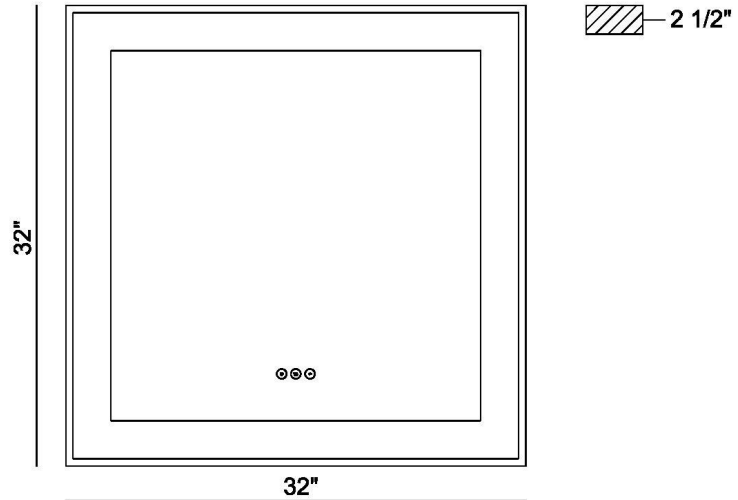

JOB NAME:

DATE:

TYPE:

COMMENTS:

**LIGHT INFORMATION**

Light Type	Integrated LED
CRI	90
Delivered Lumens	378
Color Temperature	3000K-6500K
LED Lifespan (L70)	20000
Light Direction	Ambient
Dimming Method	Touch Switch
Current Type	DC
Input Voltage	120
Total Wattage	39

**DIMENSIONS & WEIGHT**

Width (In)	32
Height (In)	32
Ext (In)	2
Weight (Lbs)	29.97

**INSTALLATION**

Mounting Type	J-Box
Rating	Damp
Hanging Support Type	J-Box

**PRODUCT FINISH**

Anodized Black

**CERTIFICATIONS & COMPLIANCE**

**DIMENSIONS & WEIGHT**

Diameter (In)	30
Ext (In)	2.25
Weight (Lbs)	22.04

**INSTALLATION**

Mounting Type	J-Box
Rating	Damp
Hanging Support Type	J-Box

**PRODUCT FINISH**

Anodized Silver

**CERTIFICATIONS & COMPLIANCE**

**DIMENSIONS & WEIGHT**

Width (In)	26
Height (In)	65
Ext (In)	2.25
Weight (Lbs)	57.3

**INSTALLATION**

Mounting Type	J-Box
Rating	Damp
Hanging Support Type	J-Box

**PRODUCT FINISH**

Anodized Black

**CERTIFICATIONS & COMPLIANCE**