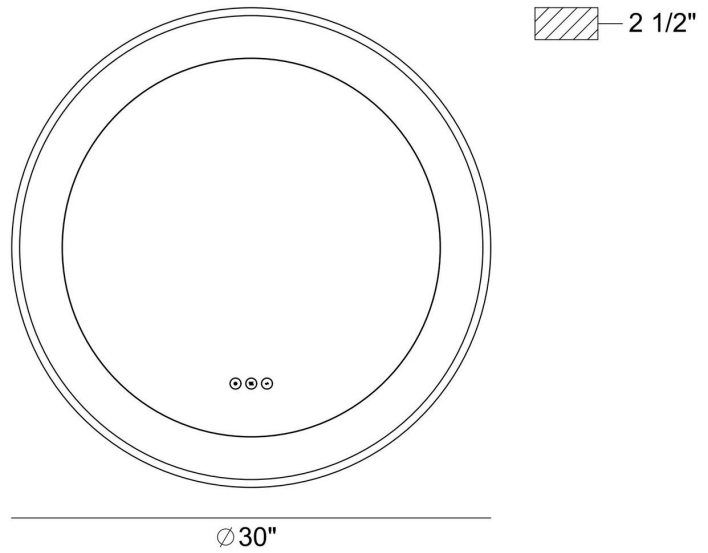

JOB NAME:

DATE:

TYPE:

COMMENTS:

LIGHT INFORMATION

Light Type	Integrated LED
CRI	90
Delivered Lumens	856
Color Temperature	3000K-6500K
LED Lifespan (L70)	20000
Light Direction	Ambient
Dimming Method	Touch Switch
Current Type	DC
Input Voltage	120
Total Wattage	25

DIMENSIONS & WEIGHT

Diameter (In)	30
Ext (In)	2.25
Weight (Lbs)	22.04

INSTALLATION

Mounting Type	J-Box
Rating	Damp
Hanging Support Type	J-Box

PRODUCT FINISH

Anodized Silver

CERTIFICATIONS & COMPLIANCE