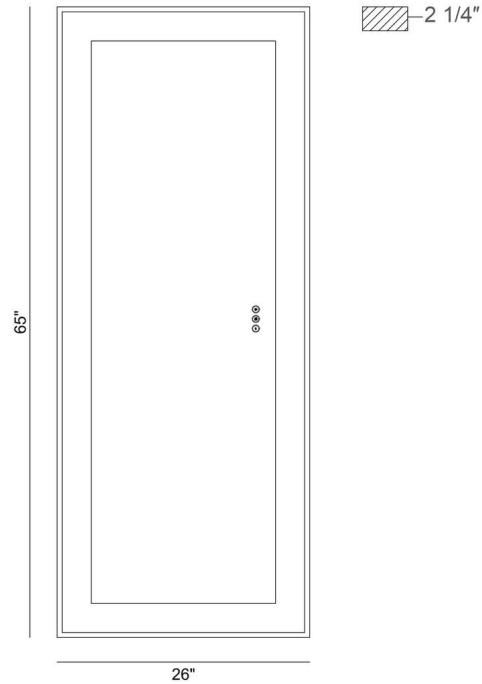

JOB NAME:

DATE:

TYPE:

COMMENTS:

LIGHT INFORMATION

Light Type	Integrated LED
CRI	90
Delivered Lumens	1680
Color Temperature	3000K-6500K
LED Lifespan (L70)	20000
Light Direction	Ambient
Dimming Method	Touch Switch
Current Type	DC
Input Voltage	120
Total Wattage	56

DIMENSIONS & WEIGHT

Width (In)	26
Height (In)	65
Ext (In)	2.25
Weight (Lbs)	57.3

INSTALLATION

Mounting Type	J-Box
Rating	Damp
Hanging Support Type	J-Box

PRODUCT FINISH

Anodized Black

CERTIFICATIONS & COMPLIANCE