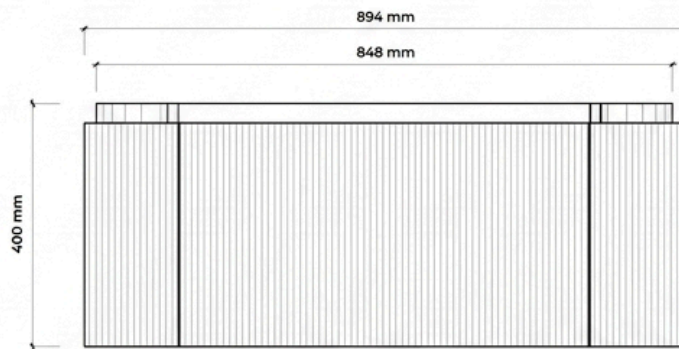

PRODUCT SPECIFICATION SHEET

BARO36WL

FRONT VIEW

CROSS-SECTIONAL VIEW

ISOMETRIC VIEW

Product Details

Model Name: Rowal Wall Mount Vanity - 36"
SKU: BARO36WL
Manufacturer: Saniterica

Physical Specifications

Total Width: 894 mm (~35-1/4")
Total Height: 400 mm
Total Depth: 500 mm
Installation Type: Wall Mount
Weight: [e.g., Approx. 35 kg]

Material & Finish

Cabinet Body Material: Plywood Construction
Exterior Finish: Walnut Ash Wood (Fluted Texture)
Integrated Sink Material: Matte White Solid Surface

Hardware & Storage

Drawer Hardware: Premium BLUM Legrabox (Main Drawer)
Drawer Features: Soft-Close, Smooth-Running
Storage Configuration: One Main Drawer with Two (2) Integrated Side Shelves