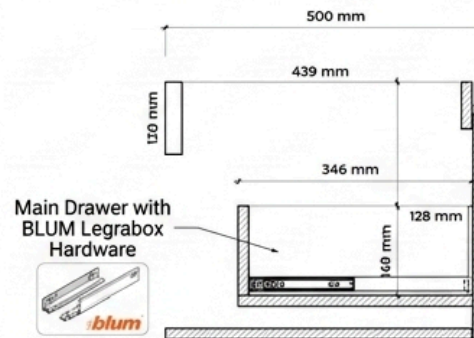

PRODUCT SPECIFICATION SHEET

BARO36WL

FRONT VIEW

CROSS-SECTIONAL VIEW

ISOMETRIC VIEW

Product Details

Model Name: Rowal Wall Mount Vanity - 36"
SKU: BARO36WL
Manufacturer: Saniterica

Physical Specifications

Total Width: 894 mm (~35-1/4")
Total Height: 400 mm
Total Depth: 500 mm
Installation Type: Wall Mount
Weight: [e.g., Approx. 35 kg]

Material & Finish

Cabinet Body Material: Plywood Construction
Exterior Finish: Walnut Ash Wood (Fluted Texture)
Integrated Sink Material: Matte White Solid Surface

Hardware & Storage

Drawer Hardware: Premium BLUM Legrabox (Main Drawer)
Drawer Features: Soft-Close, Smooth-Running
Storage Configuration: One Main Drawer with Two (2) Integrated Side Shelves