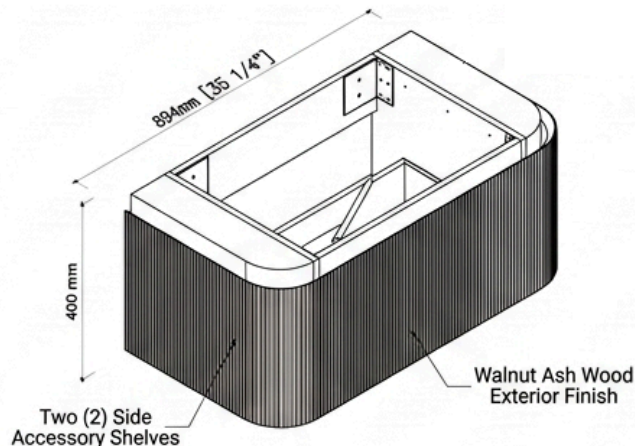

PRODUCT SPECIFICATION SHEET

BARO36WL

FRONT VIEW

CROSS-SECTIONAL VIEW

ISOMETRIC VIEW

Product Details

Model Name: Rowal Wall Mount Vanity - 36"
SKU: BARO36WL
Manufacturer: Saniterica

Physical Specifications

Total Width: 894 mm (~35-1/4")
Total Height: 400 mm
Total Depth: 500 mm
Installation Type: Wall Mount
Weight: [e.g., Approx. 35 kg]

Material & Finish

Cabinet Body Material: Plywood Construction
Exterior Finish: Walnut Ash Wood (Fluted Texture)
Integrated Sink Material: Matte White Solid Surface

Hardware & Storage

Drawer Hardware: Premium BLUM Legrabox (Main Drawer)
Drawer Features: Soft-Close, Smooth-Running
Storage Configuration: One Main Drawer with Two (2) Integrated Side Shelves