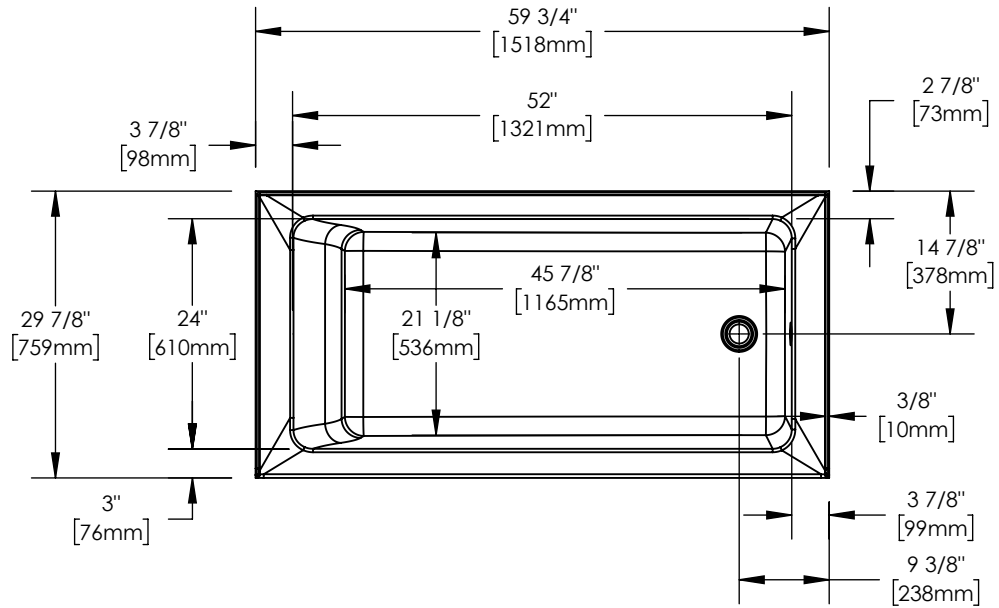

PIA IFS AFR

60 3/8" x 29 7/8" x 19 3/4" Bathtub

OPTIONS

SIZE	SYSTEM	CONFIGURATION	COLOR
60 x 30	Activ-Air	Left	White
60 x 32	Soaker - no system	Right	
60 x 36	Whirlpool		
72 x 32	Whirlpool & Activ-Air		
72 x 36			

FEATURES

- Acrylic surface resistant to stains
- Alcove installation
- Leveling legs for an easy installation
- Above-the-floor rough (AFR) so pipes can be routed without breaking ground or relocating the drain

ATTRIBUTES

- Installation Type : Alcove
- Above-the-Floor Rough : Yes
- Material : Acrylic
- Number of Pieces : One
- Residential Warranty : 25 Years

DRAWING

60 3/8" x 29 7/8" x 19 3/4" Bathtub

TECHNICAL SPECIFICATIONS

60 3/8" x 29 7/8" x 19 3/4" Bathtub

DIMENSIONS

PRODUCT LENGTH	BATHING WELL LENGTH	PRODUCT WIDTH	BATHING WELL WIDTH	PRODUCT HEIGHT
60 3/8"	45 1/4"	29 7/8"	21"	19 3/4"
DEEP SUMP HEIGHT	DECK WIDTH	SKIRT HEIGHT	WEIGHT	DRAIN SIZE
12 1/4"	3"	19 3/4"	57 Lbs	2"
DRAIN CLEARANCE	SHIPPING LENGTH	SHIPPING WIDTH	SHIPPING HEIGHT	
3"	61"	33 1/2"	22 1/2"	