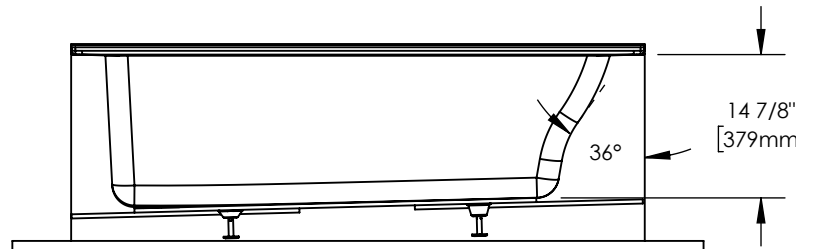

PIA IFS AFR

60 3/8" x 29 7/8" x 19 3/4" Bathtub

OPTIONS

SIZE	SYSTEM	CONFIGURATION	COLOR
60 x 30	Activ-Air	Left	White
60 x 32	Soaker - no system	Right	
60 x 36	Whirlpool		
72 x 32	Whirlpool & Activ-Air		
72 x 36			

FEATURES

- Acrylic surface resistant to stains
- Alcove installation
- Leveling legs for an easy installation
- Above-the-floor rough (AFR) so pipes can be routed without breaking ground or relocating the drain

ATTRIBUTES

- Installation Type : Alcove
- Above-the-Floor Rough : Yes
- Material : Acrylic
- Number of Pieces : One
- Residential Warranty : 25 Years

DRAWING

60 3/8" x 29 7/8" x 19 3/4" Bathtub

TECHNICAL SPECIFICATIONS

60 3/8" x 29 7/8" x 19 3/4" Bathtub

DIMENSIONS

PRODUCT LENGTH	BATHING WELL LENGTH	PRODUCT WIDTH	BATHING WELL WIDTH	PRODUCT HEIGHT
60 3/8"	45 1/4"	29 7/8"	21"	19 3/4"
DEEP SUMP HEIGHT	DECK WIDTH	SKIRT HEIGHT	WEIGHT	DRAIN SIZE
12 1/4"	3"	19 3/4"	57 Lbs	2"
DRAIN CLEARANCE	SHIPPING LENGTH	SHIPPING WIDTH	SHIPPING HEIGHT	
3"	61"	33 1/2"	22 1/2"	