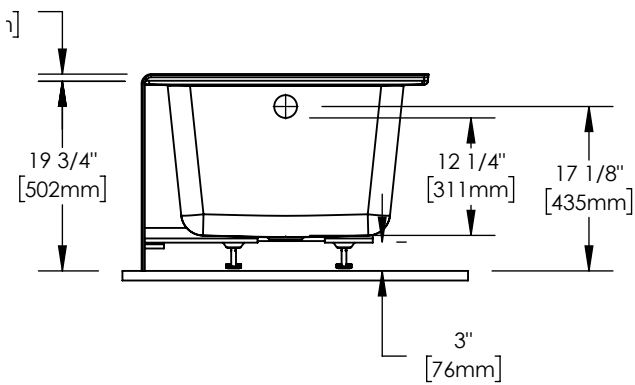

ATTRIBUTES

- Installation Type : Alcove
- Above-the-Floor Rough : Yes
- Material : Acrylic
- Number of Pieces : One
- Residential Warranty : 25 Years

DRAWING

60 3/8" x 29 7/8" x 19 3/4" Bathtub

TECHNICAL SPECIFICATIONS

60 3/8" x 29 7/8" x 19 3/4" Bathtub

DIMENSIONS

PRODUCT LENGTH	BATHING WELL LENGTH	PRODUCT WIDTH	BATHING WELL WIDTH	PRODUCT HEIGHT
60 3/8"	45 1/4"	29 7/8"	21"	19 3/4"
DEEP SUMP HEIGHT	DECK WIDTH	SKIRT HEIGHT	WEIGHT	DRAIN SIZE
12 1/4"	3"	19 3/4"	57 Lbs	2"
DRAIN CLEARANCE	SHIPPING LENGTH	SHIPPING WIDTH	SHIPPING HEIGHT	
3"	61"	33 1/2"	22 1/2"	