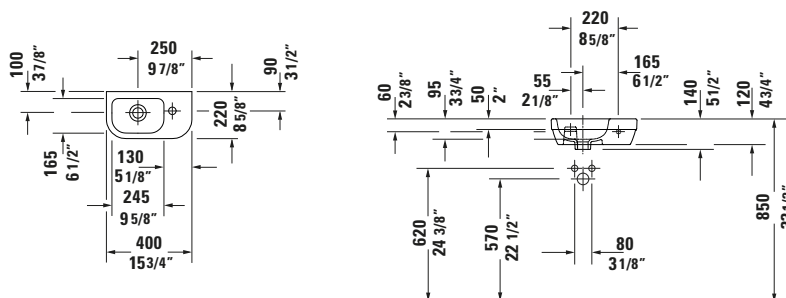

Wall Mounted Sink

Basic information

Long description	Duravit D-Code Wall Mounted Sink 15 3/4 " White High Gloss, Includes faucet deck, Number of faucet holes: 1 – 07494000412
------------------	---

Description texts

Tender text	Duravit D-Code Wall Mounted Sink White High Gloss 15 3/4 ", Designer: sieger design, Sanitary ware, Wall-mounted, None Overflow, Underside glazed, Number of basins: 1, Basin position: Left, Faucet hole position: Middle, White High Gloss, Includes faucet deck, CE-number plate-1: EN 14688, EAN No.: 4067116382280, Article weight: 14.33 lb, Diameter: 0 ", Basin width: 6 1/2 ", Basin Depth: 3 3/4 ", Dimensions (Width / Length x Depth/width x Height): 15 3/4 " x 8 5/8 " x 5 1/2 ", Article No.: 07494000412
-------------	--

Features

color	
color value	White
Interior color	White
Exterior color	White
Gloss level	High Gloss
Inside gloss level	High Gloss
Outside gloss level	High Gloss
Washing area	
Number of faucet holes	1
Material	
Material	Ceramic

Specifications

Washing area	
Includes faucet deck	✓
Sink	
Underside glazed	✓

Logistics

Article weight	14.33 lb
----------------	----------

Matching products

Matching items	
	P-Trap # 005036 Universal

You can find more information here