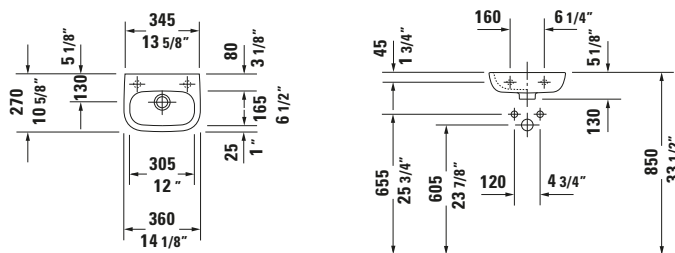

Wall Mounted Sink

Basic information

Long description	Duravit D-Code Wall Mounted Sink 14 1/8 " White High Gloss, Includes faucet deck, Number of faucet holes: 1, Overflow – 07053600092
------------------	---

Description texts

Tender text	Duravit D-Code Wall Mounted Sink White High Gloss 14 1/8 ", Designer: sieger design, Sanitary ware, Wall-mounted, Overflow, Drain orientation: Middle, Underside glazed, Number of basins: 1, Basin shape: Rectangular, Basin position: Middle, Faucet hole position: Left, White High Gloss, Includes faucet deck, CE-number plate-1: EN 14688, EAN No.: 4021534639517, Article weight: 12.125 lb, Diameter: 0 ", Basin width: 12 ", Basin Depth: 6 1/2 ", Dimensions (Width / Length x Depth/width x Height): 14 1/8 " x 10 5/8 " x 5 1/8 ", Article No.: 07053600092
-------------	---

Features

color	
color value	White
Interior color	White
Exterior color	White
Gloss level	High Gloss
Inside gloss level	High Gloss
Outside gloss level	High Gloss
Overflow	
Overflow	✓
Washing area	
Number of faucet holes	1
Material	
Material	Ceramic

Specifications

Washing area	
Includes faucet deck	✓
Sink	
Underside glazed	✓

Logistics

Article weight	12.125 lb
----------------	-----------

Matching products

Matching items	
	Sink Drain # 005052 Universal