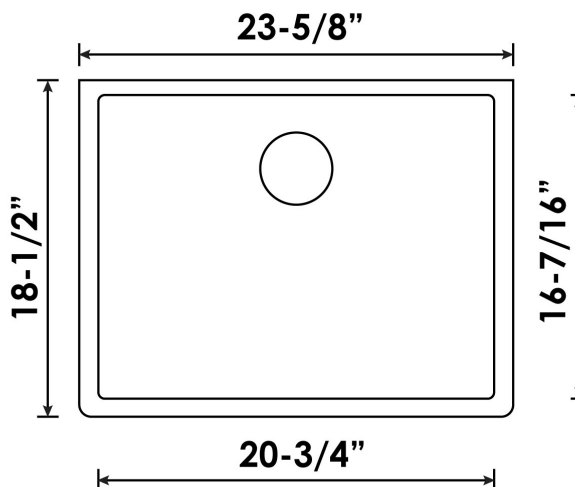

Virtuo Granite - Single Bowl Undermount Sink
B323 - B325 - B333 - B340 - B347

Colour Finish	Model No.	Description
Pearl Back	B323	<ul style="list-style-type: none"> Undermount granite single bowl sink Outside dimensions: 23-5/8" x 18-1/2" x 9-3/16" Inside dimensions: 20-3/4" x 16-7/16" x 8-11/16" 80% Quartz Content & 20% Resin 3 1/2" drain opening Supplied with installation clips, template & strainers Made in Germany Scratch and heat resistant cUPC certified Minimum cabinet size: 26"
Slate Grey	B325	
Asphalt	B333	
Stone Taupe	B340	
White	B347	