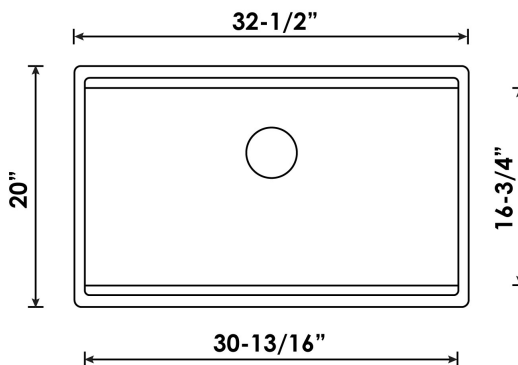

B360/B362 Virtuo Granite Workstation | Single Bowl Sink

Colour Finish

- Pearl Black
- Ultra White

Model No.

- B360
- B362

Description

- Workstation Single Bowl Undermount Sink
- Available in Ultra White or Pearl Black
- Outside dimensions: 32-1/2" x 20" x 10"
- Inside dimensions: 30-13/16" x 16-3/4" x 9-1/2"
- 80% Quartz powder & 20% Resin
- Minimum Cabinet Size: 34"
- 3 1/2" drain opening
- Supplied with installation clips, and template
- Components Included Stainless Steel Grid, Colander Basket, Roll-up Drying Rack, Cutting Board and standard Sink Strainer
- cUPC Certified
- Limited Lifetime Warranty
- Made in Germany