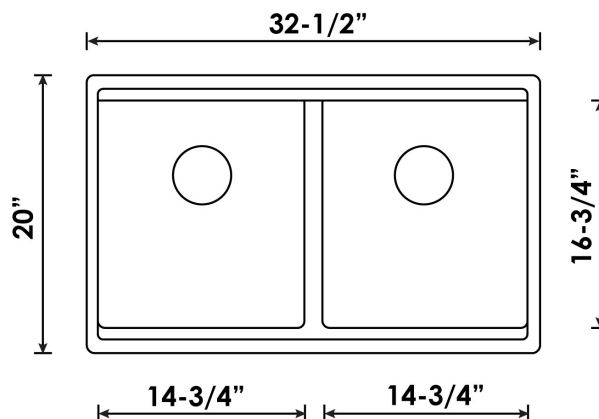

B361/B363 Virtuo Granite Workstation | Double Bowl Sink

Colour Finish

Pearl Black
Ultra White

Model No.

B361
B363

Description

- Workstation Double Bowl Undermount Sink
- Available in Ultra White or Pearl Black
- Outside dimensions: 32-1/2" x 20" x 10" x 10"
- Inside dimensions: 14-3/4" x 16-3/4" x 9-1/2" - 14-3/4" x 16-3/4" x 9-1/2"
- 80% Quartz powder & 20% Resin
- Minimum Cabinet Size: 34"
- 3 1/2" drain opening
- Supplied with installation clips, and template
- Components Included Stainless Steel Grid, Colander Basket, Roll-up Drying Rack, Cutting Board and standard Sink Strainer
- cUPC Certified
- Limited Lifetime Warranty
- Made in Germany